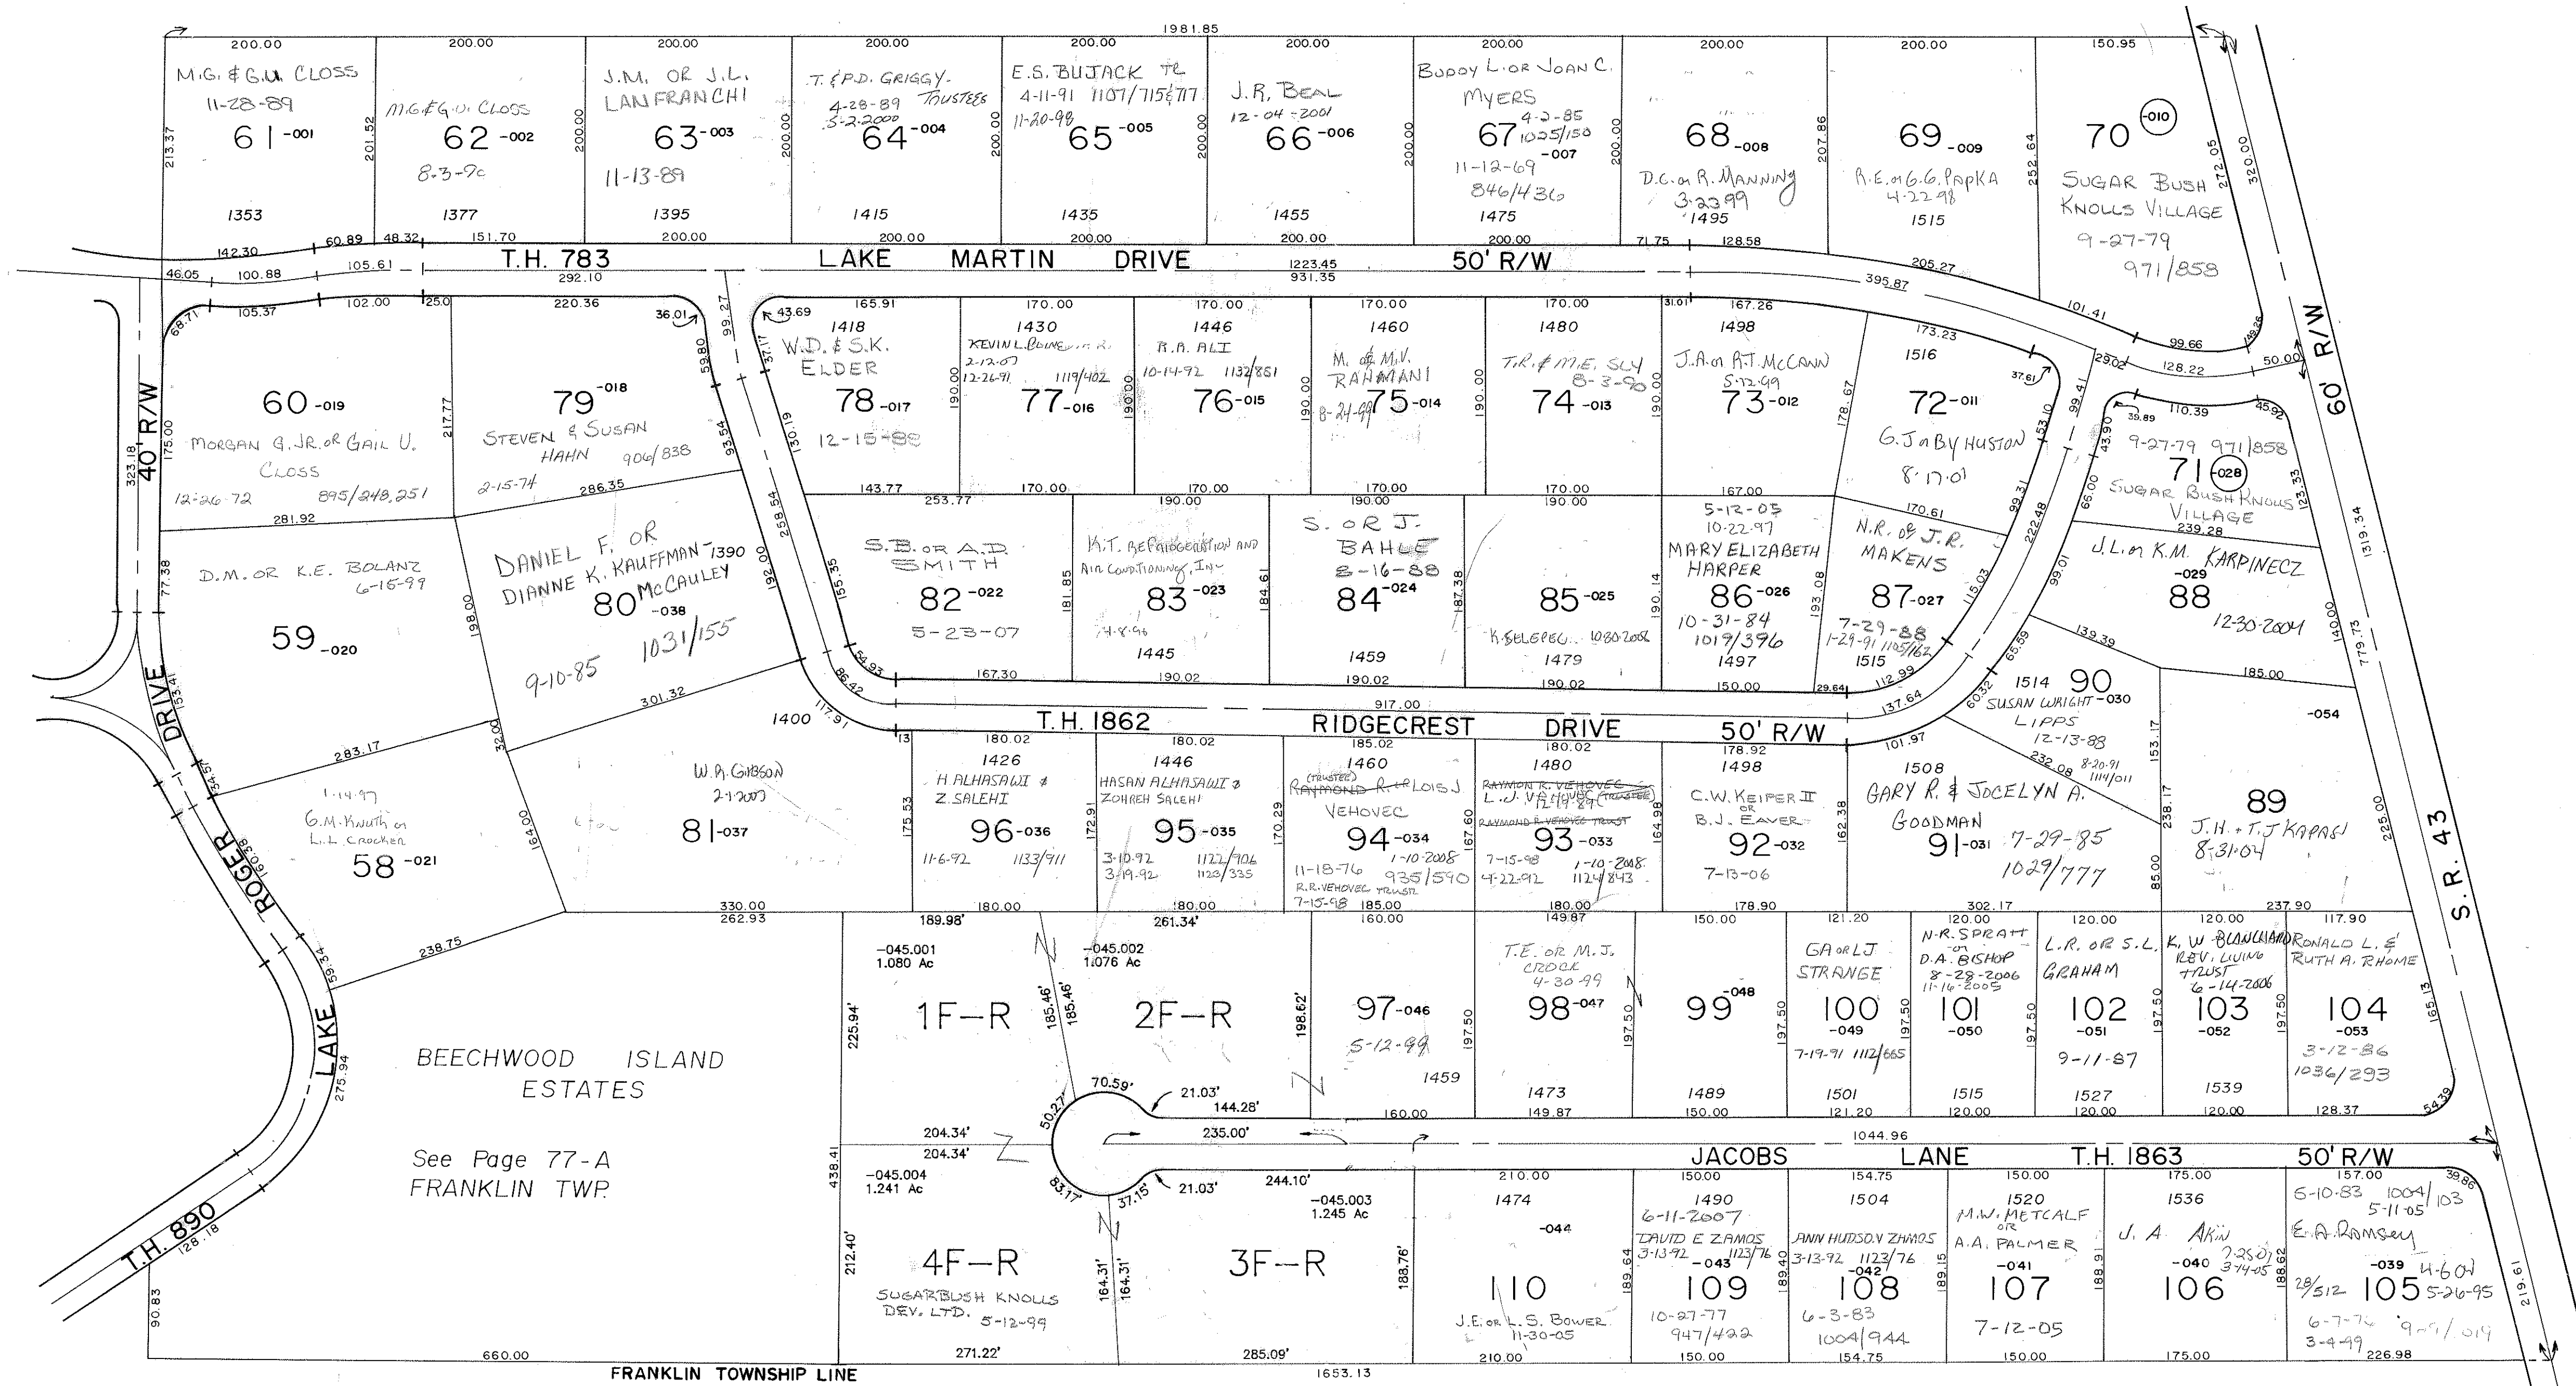

SUGAR BUSH KNOLLS

VOL. 13 PG. 25

PART 2

DANEY INVESTMENT Co. - OWNERS

See Page 77-A
FRANKLIN TWP.

REPLAT OF SUBLOTS 110, 111 & BLOCK "F"
VOL. 18 PG. 3

REPLAT OF BLOCK "F" TO LOTS 1F-R, 2F-R, 3F-R, 4F-R
PLAT 99-77

43-096-10-00-000.000
VILLAGE OF
SUGAR BUSH KNOLLS
SCALE: 1" = 100'

96-A