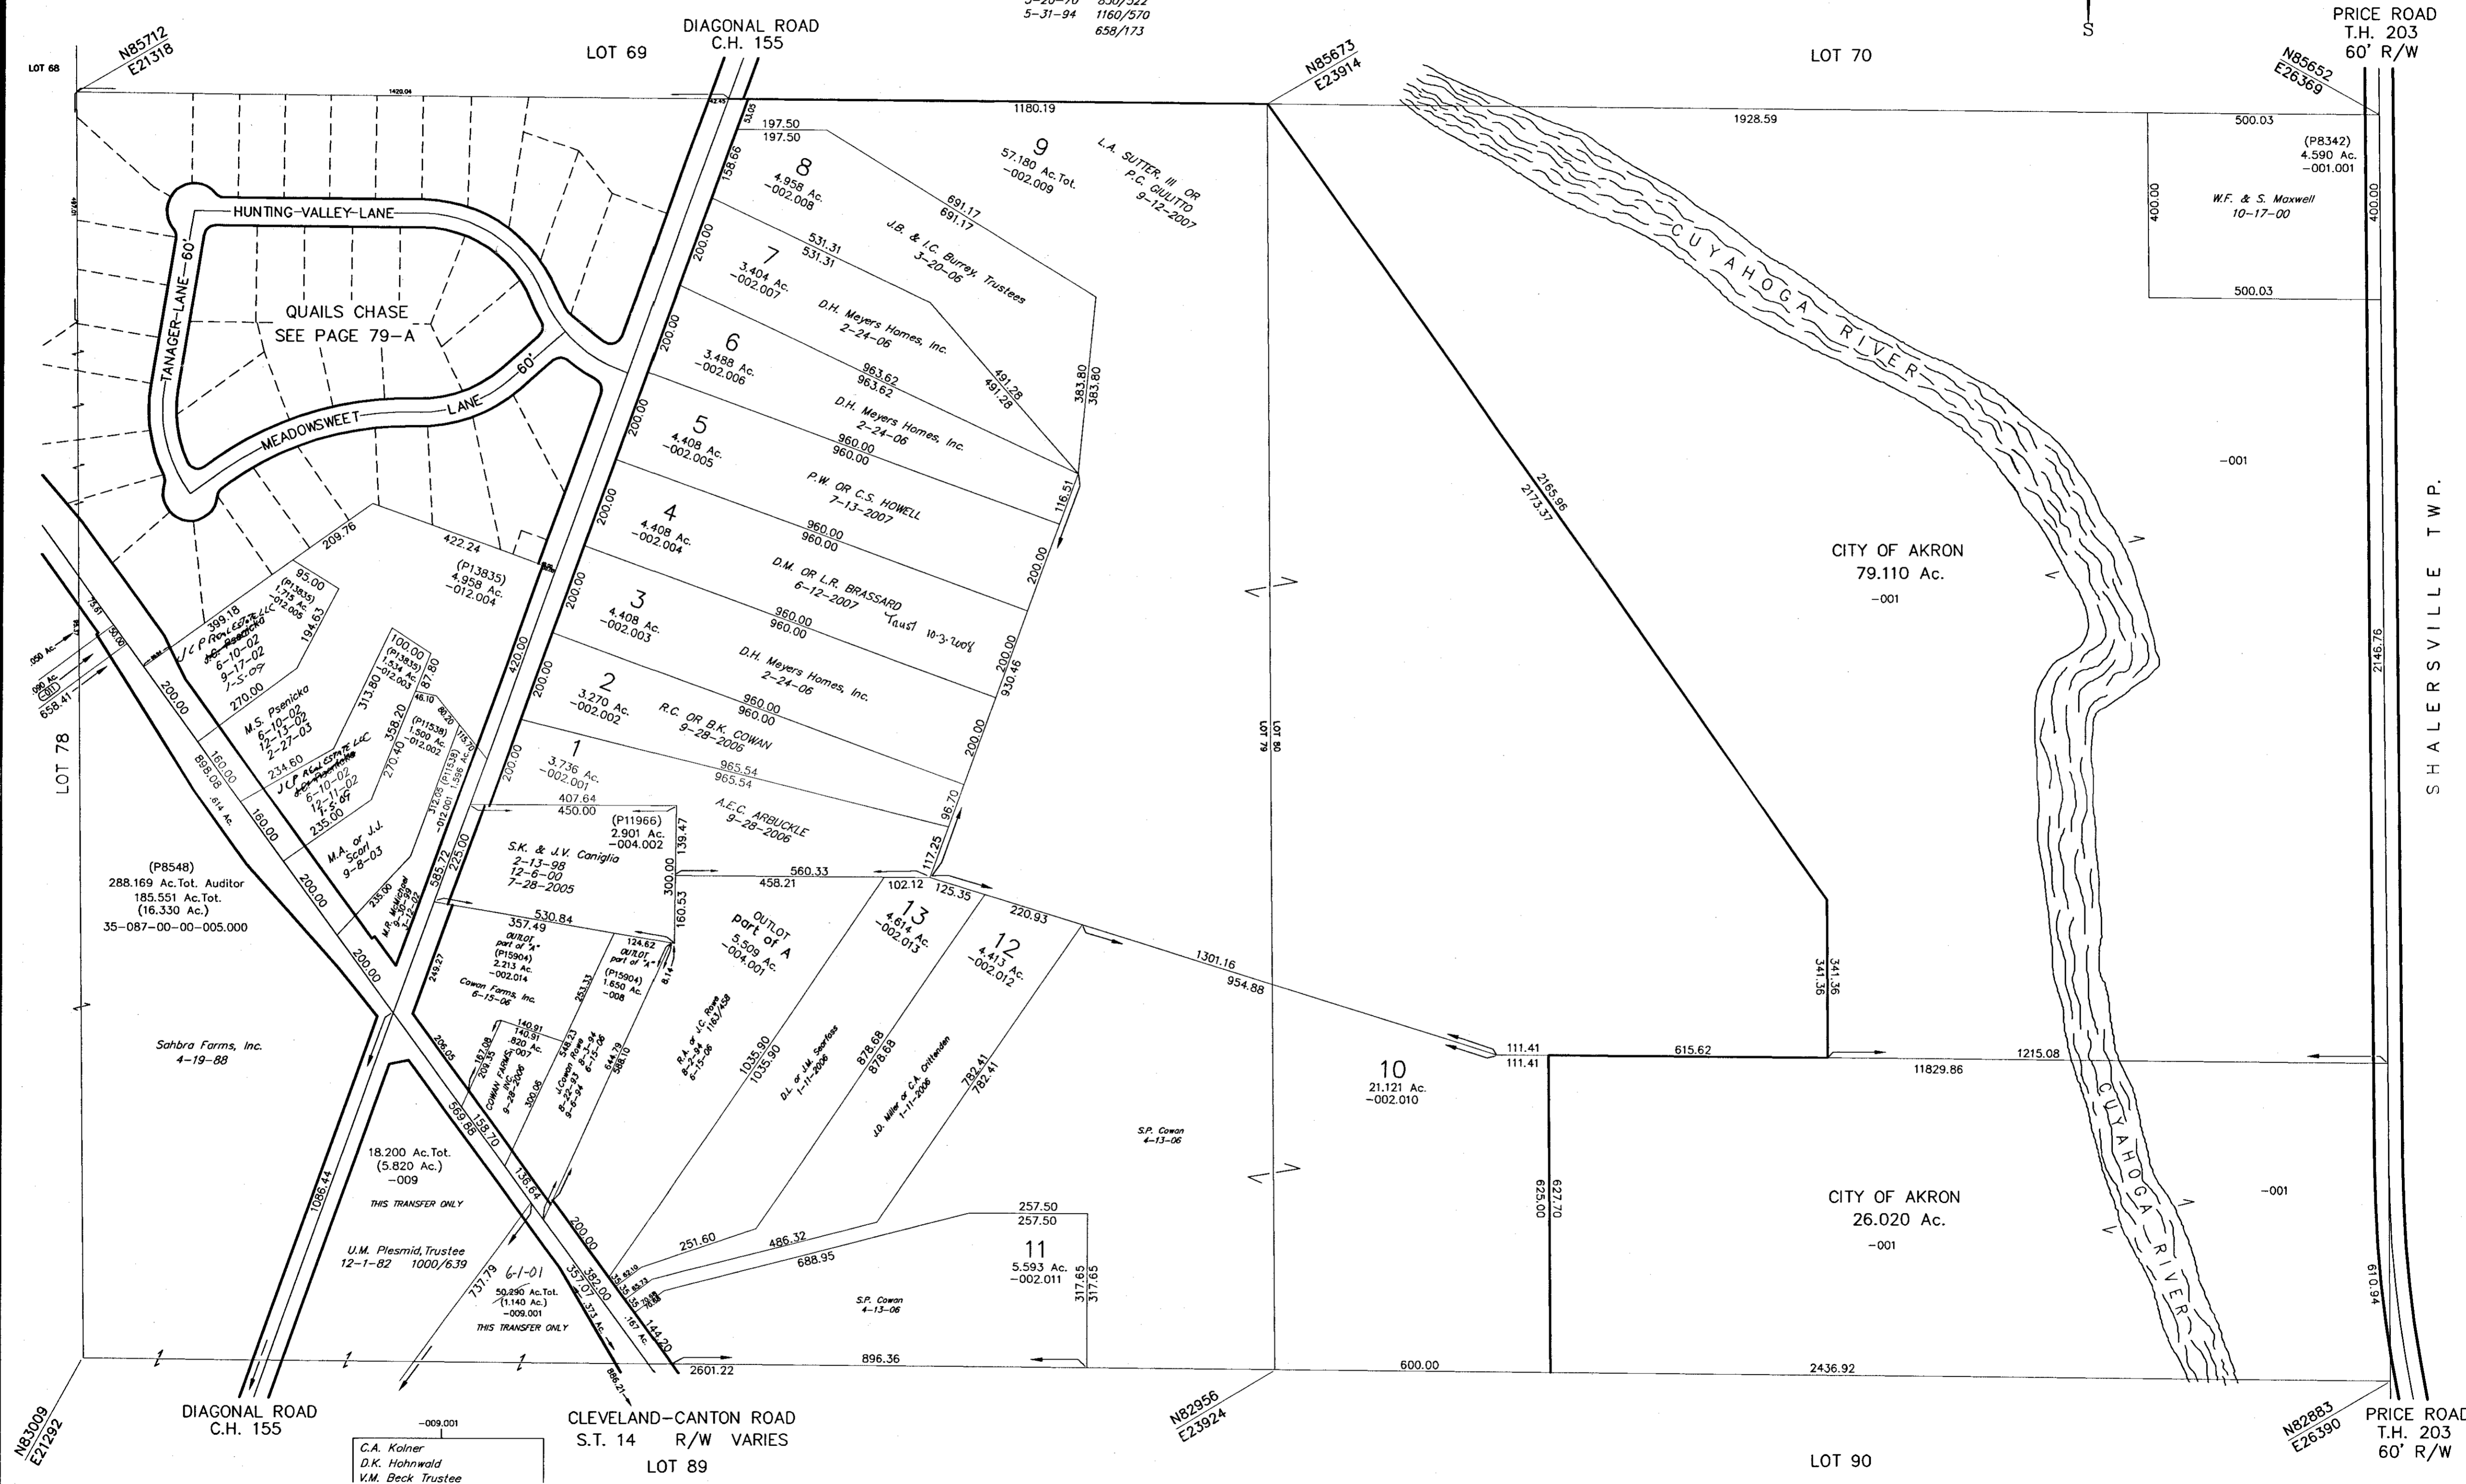

COWAN LAKE

SUBLOTS 1-13, & OUTLOT A, PLAT 2005-114

OWNER OF UNSOLD LOTS: Cowan Farms, Inc.
 711/58-60 800/577
 12-5-67 815/456
 3-20-70 850/522
 5-31-94 1160/570
 658/173

35-079-00-00-000.000
 STREETSBORO CITY