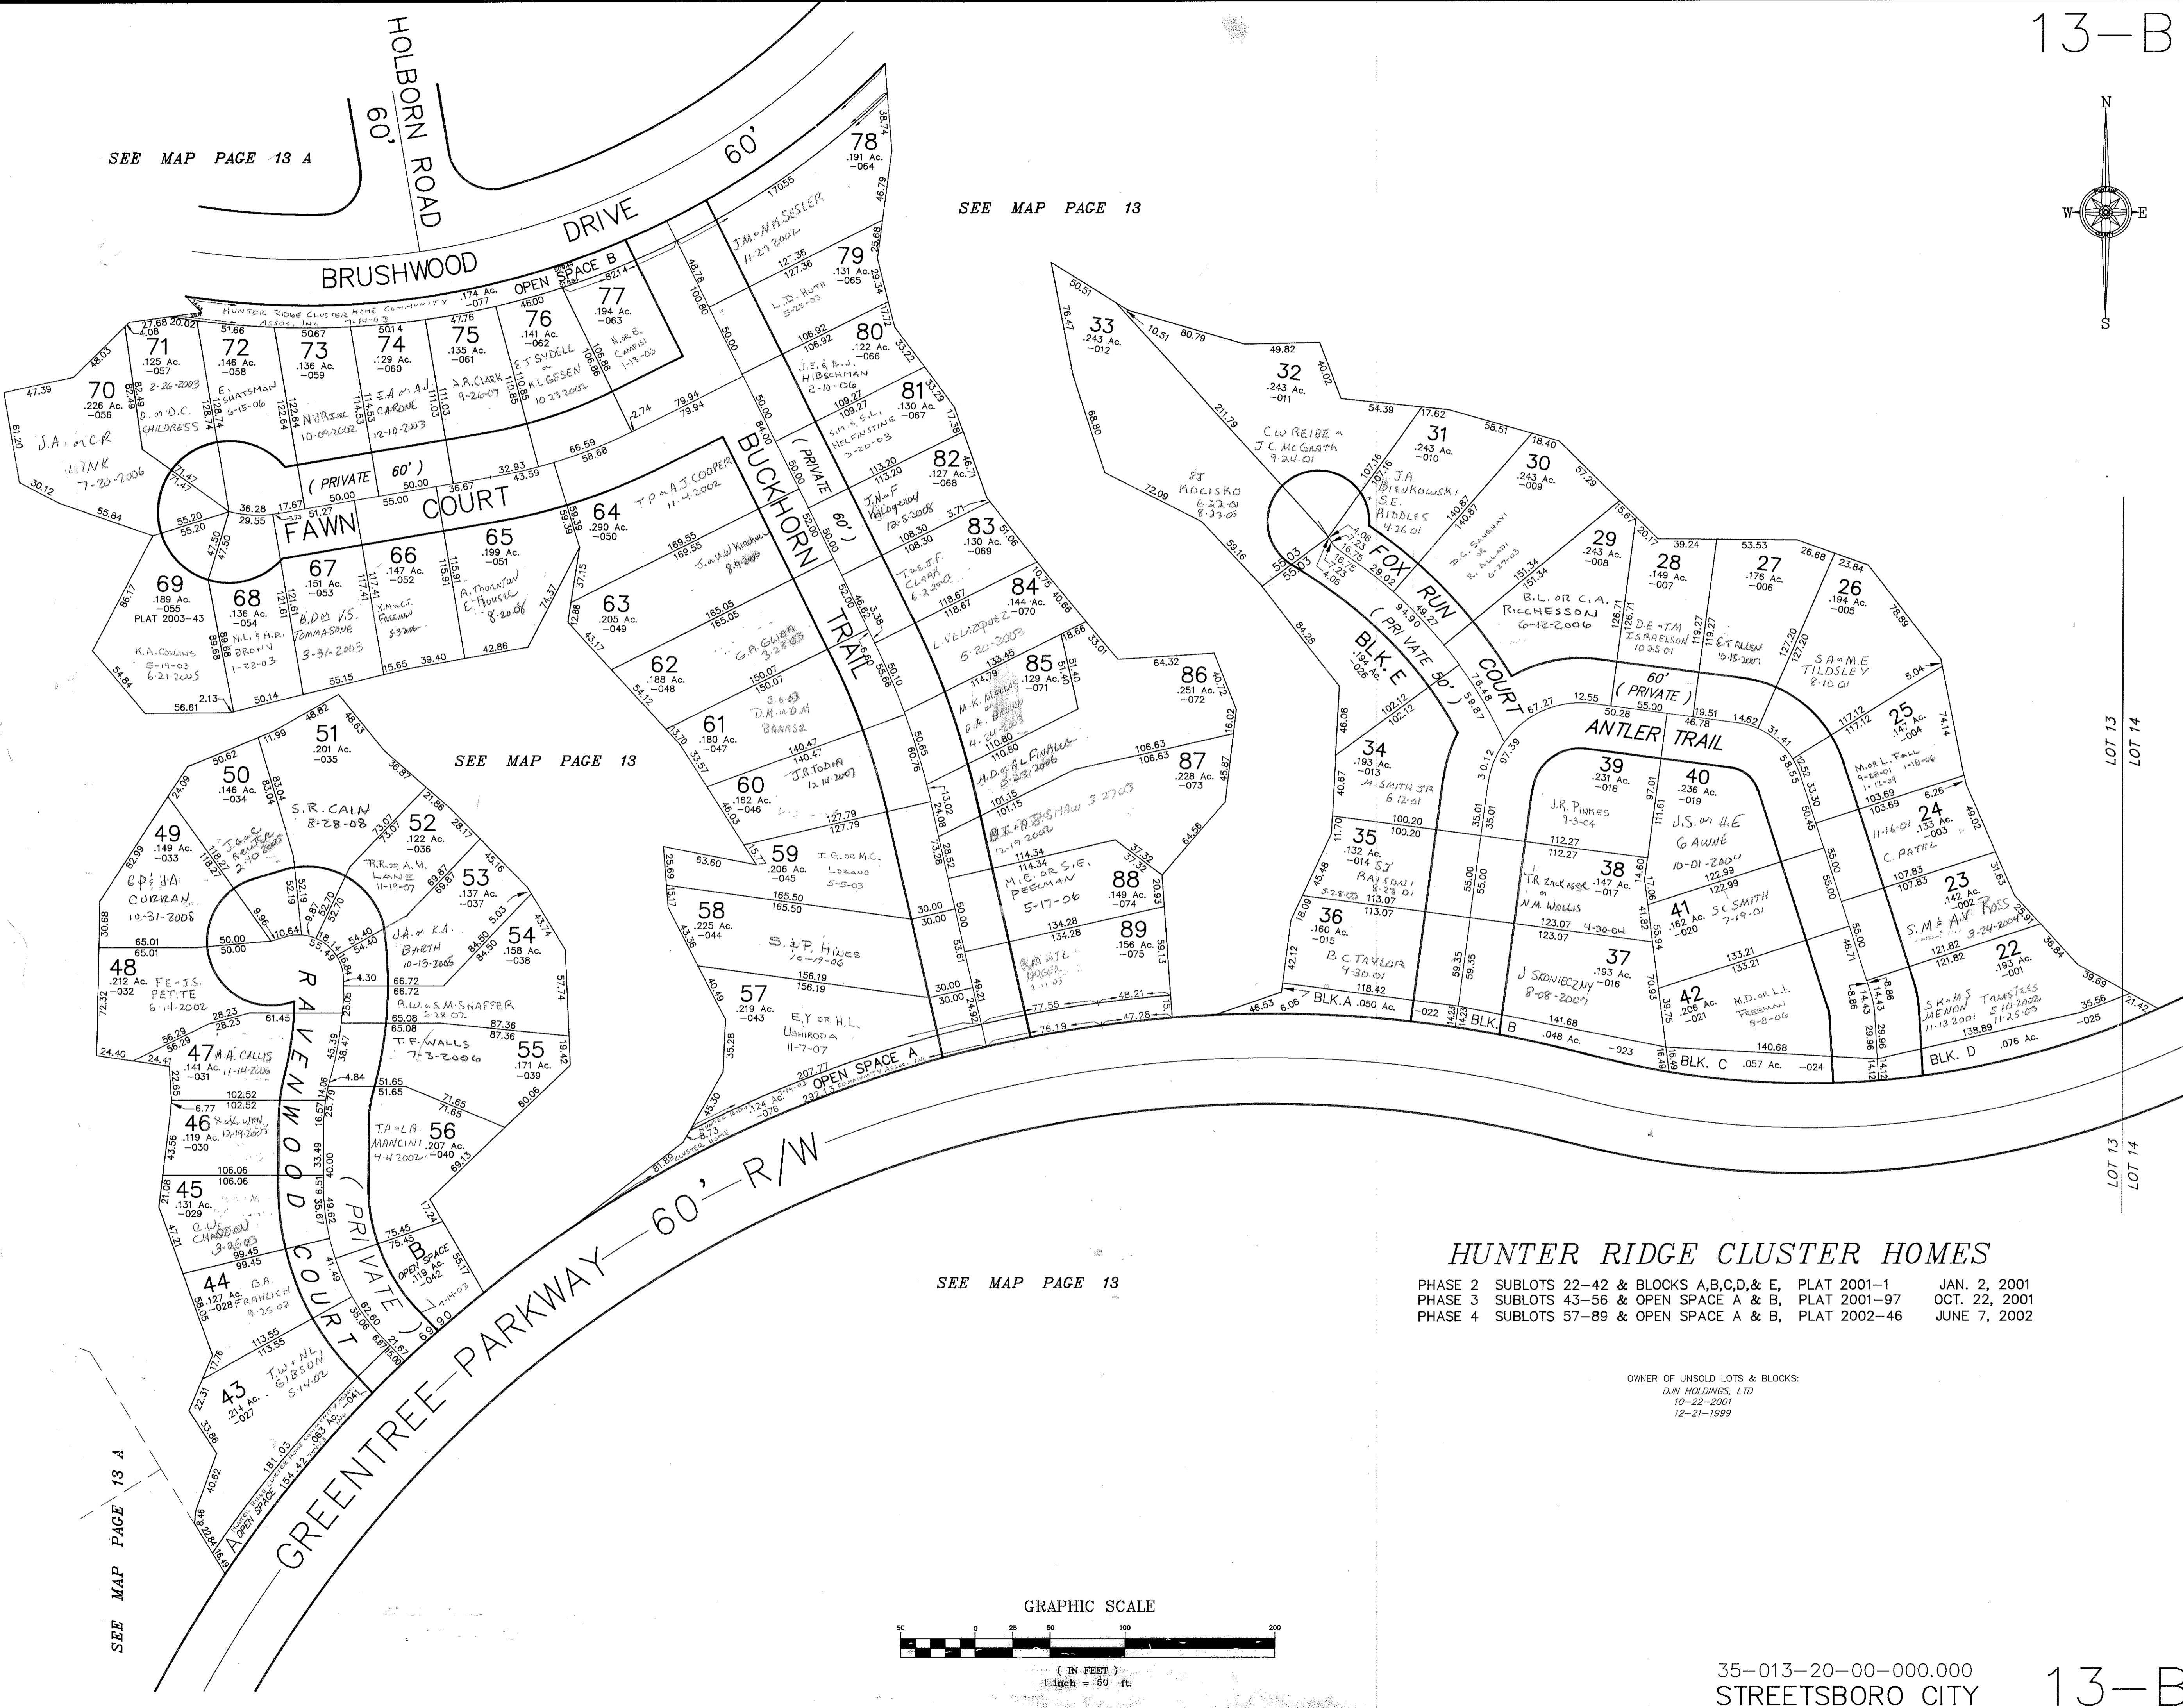

SEE MAP PAGE 13 A

SEE MAP PAGE 13

SEE MAP PAGE 13

SEE MAP PAGE 13

HUNTER RIDGE CLUSTER HOMES

PHASE 2 SUBLOTS 22-42 & BLOCKS A,B,C,D,& E, PLAT 2001-1 JAN. 2, 2001
 PHASE 3 SUBLOTS 43-56 & OPEN SPACE A & B, PLAT 2001-97 OCT. 22, 2001
 PHASE 4 SUBLOTS 57-89 & OPEN SPACE A & B, PLAT 2002-46 JUNE 7, 2002

OWNER OF UNSOLD LOTS & BLOCKS:
 DJN HOLDINGS, LTD
 10-22-2001
 12-21-1999

FILE NO. 3501320