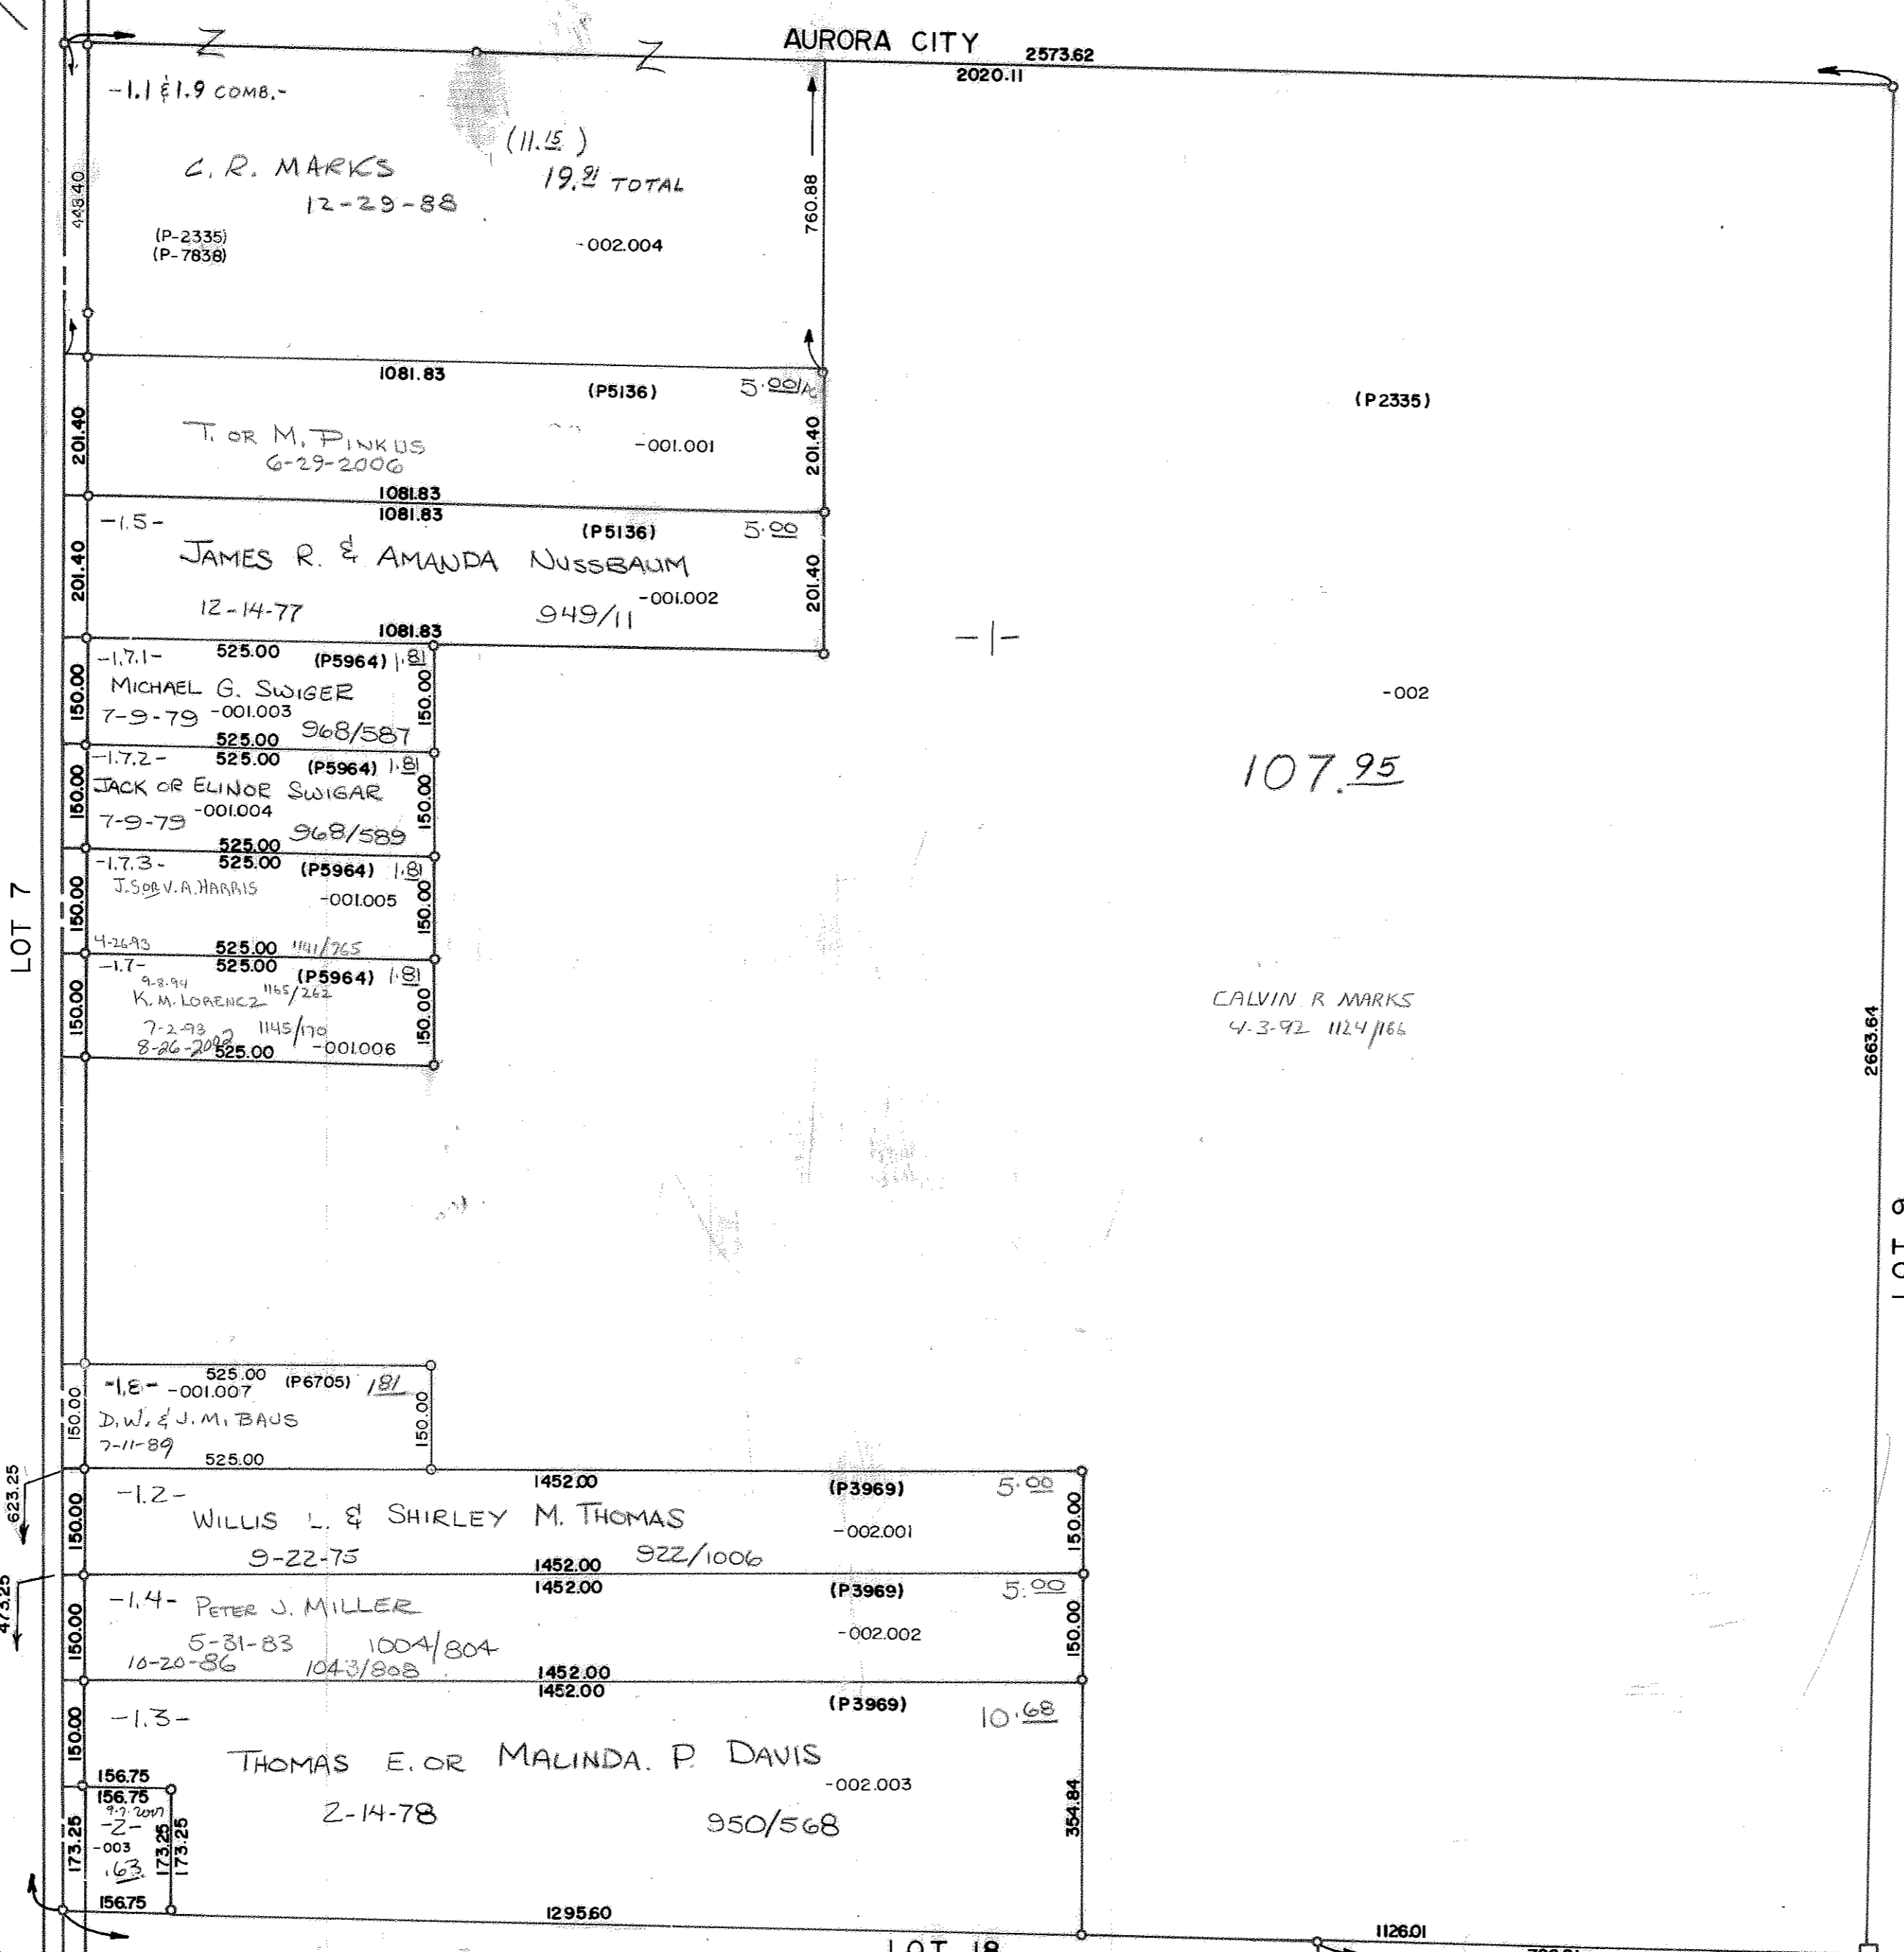

PAGE RD.
(C.H. 200)
60' R/W

N 104493
E 18663

N 104473
E 21224

N 101886
E 18669

PAGE RD.
(C.H. 200)
60' R/W

-2- DUNLAP FAMILY TRUST
 11-14-94 1169/502 63
 12-2-71 880/88
 4-3-85 1029/499
 7-1-88
 9-2-2007

N 101851
E 21231