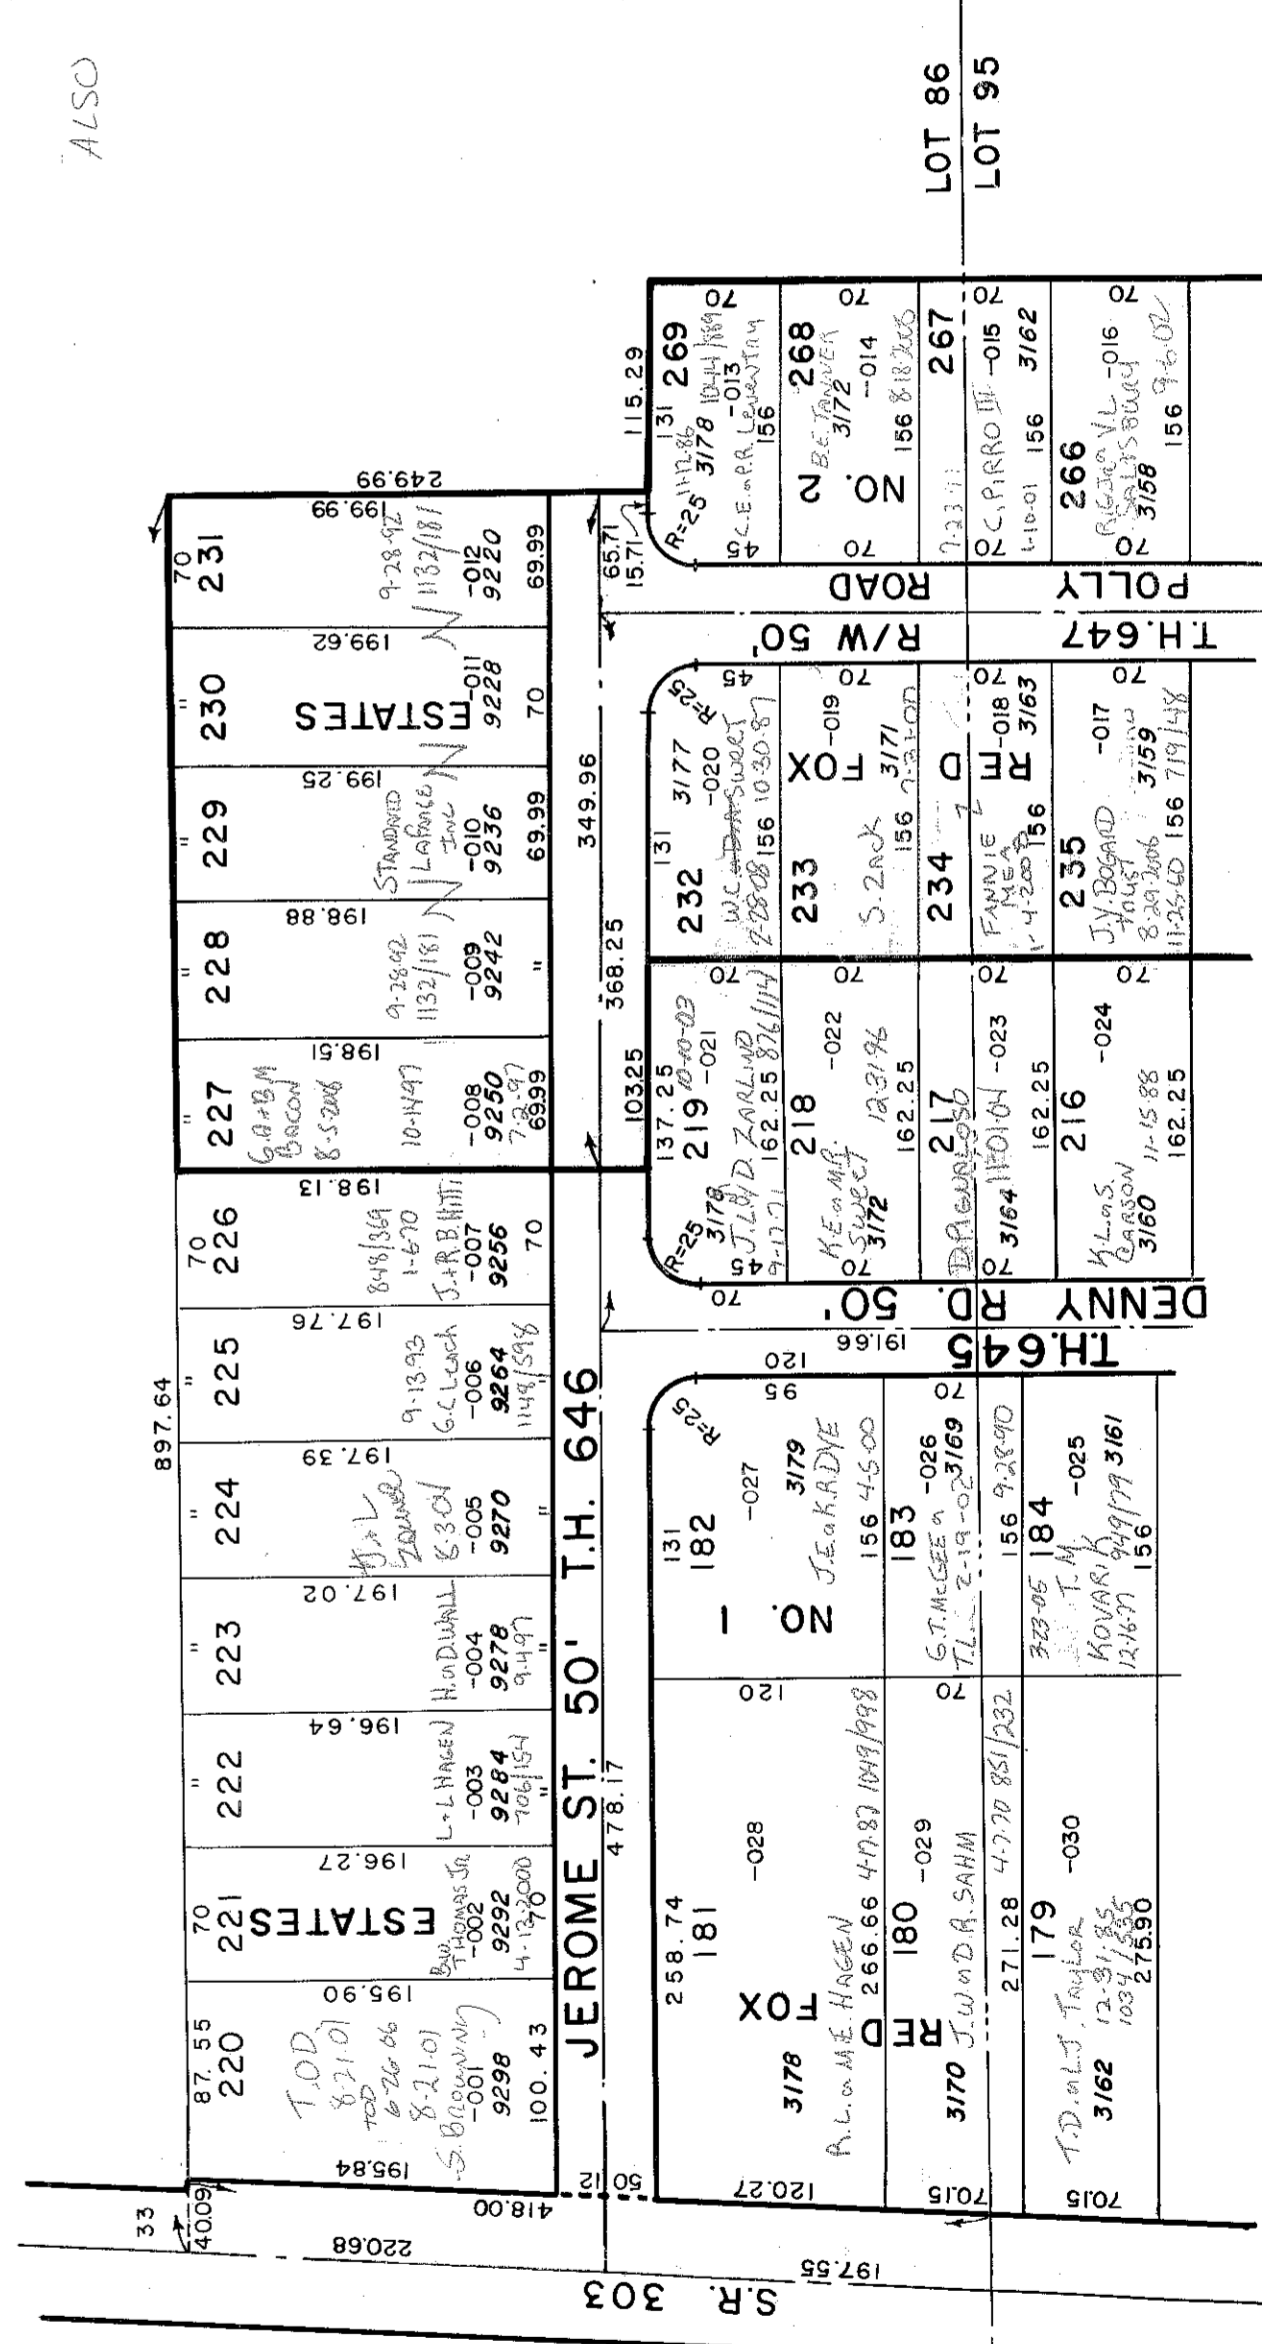

RED FOX ESTATES

86-A

RED FOX ESTATES
 PHASE 1 - VOL 16 PG 2 & 3
 PHASE 2 - VOL 16 PG 62

ALSO SEE LOT 95A

33-086-10-00-000.000
 SHALERSVILLE TWP.
 SCALE: 1" = 100'