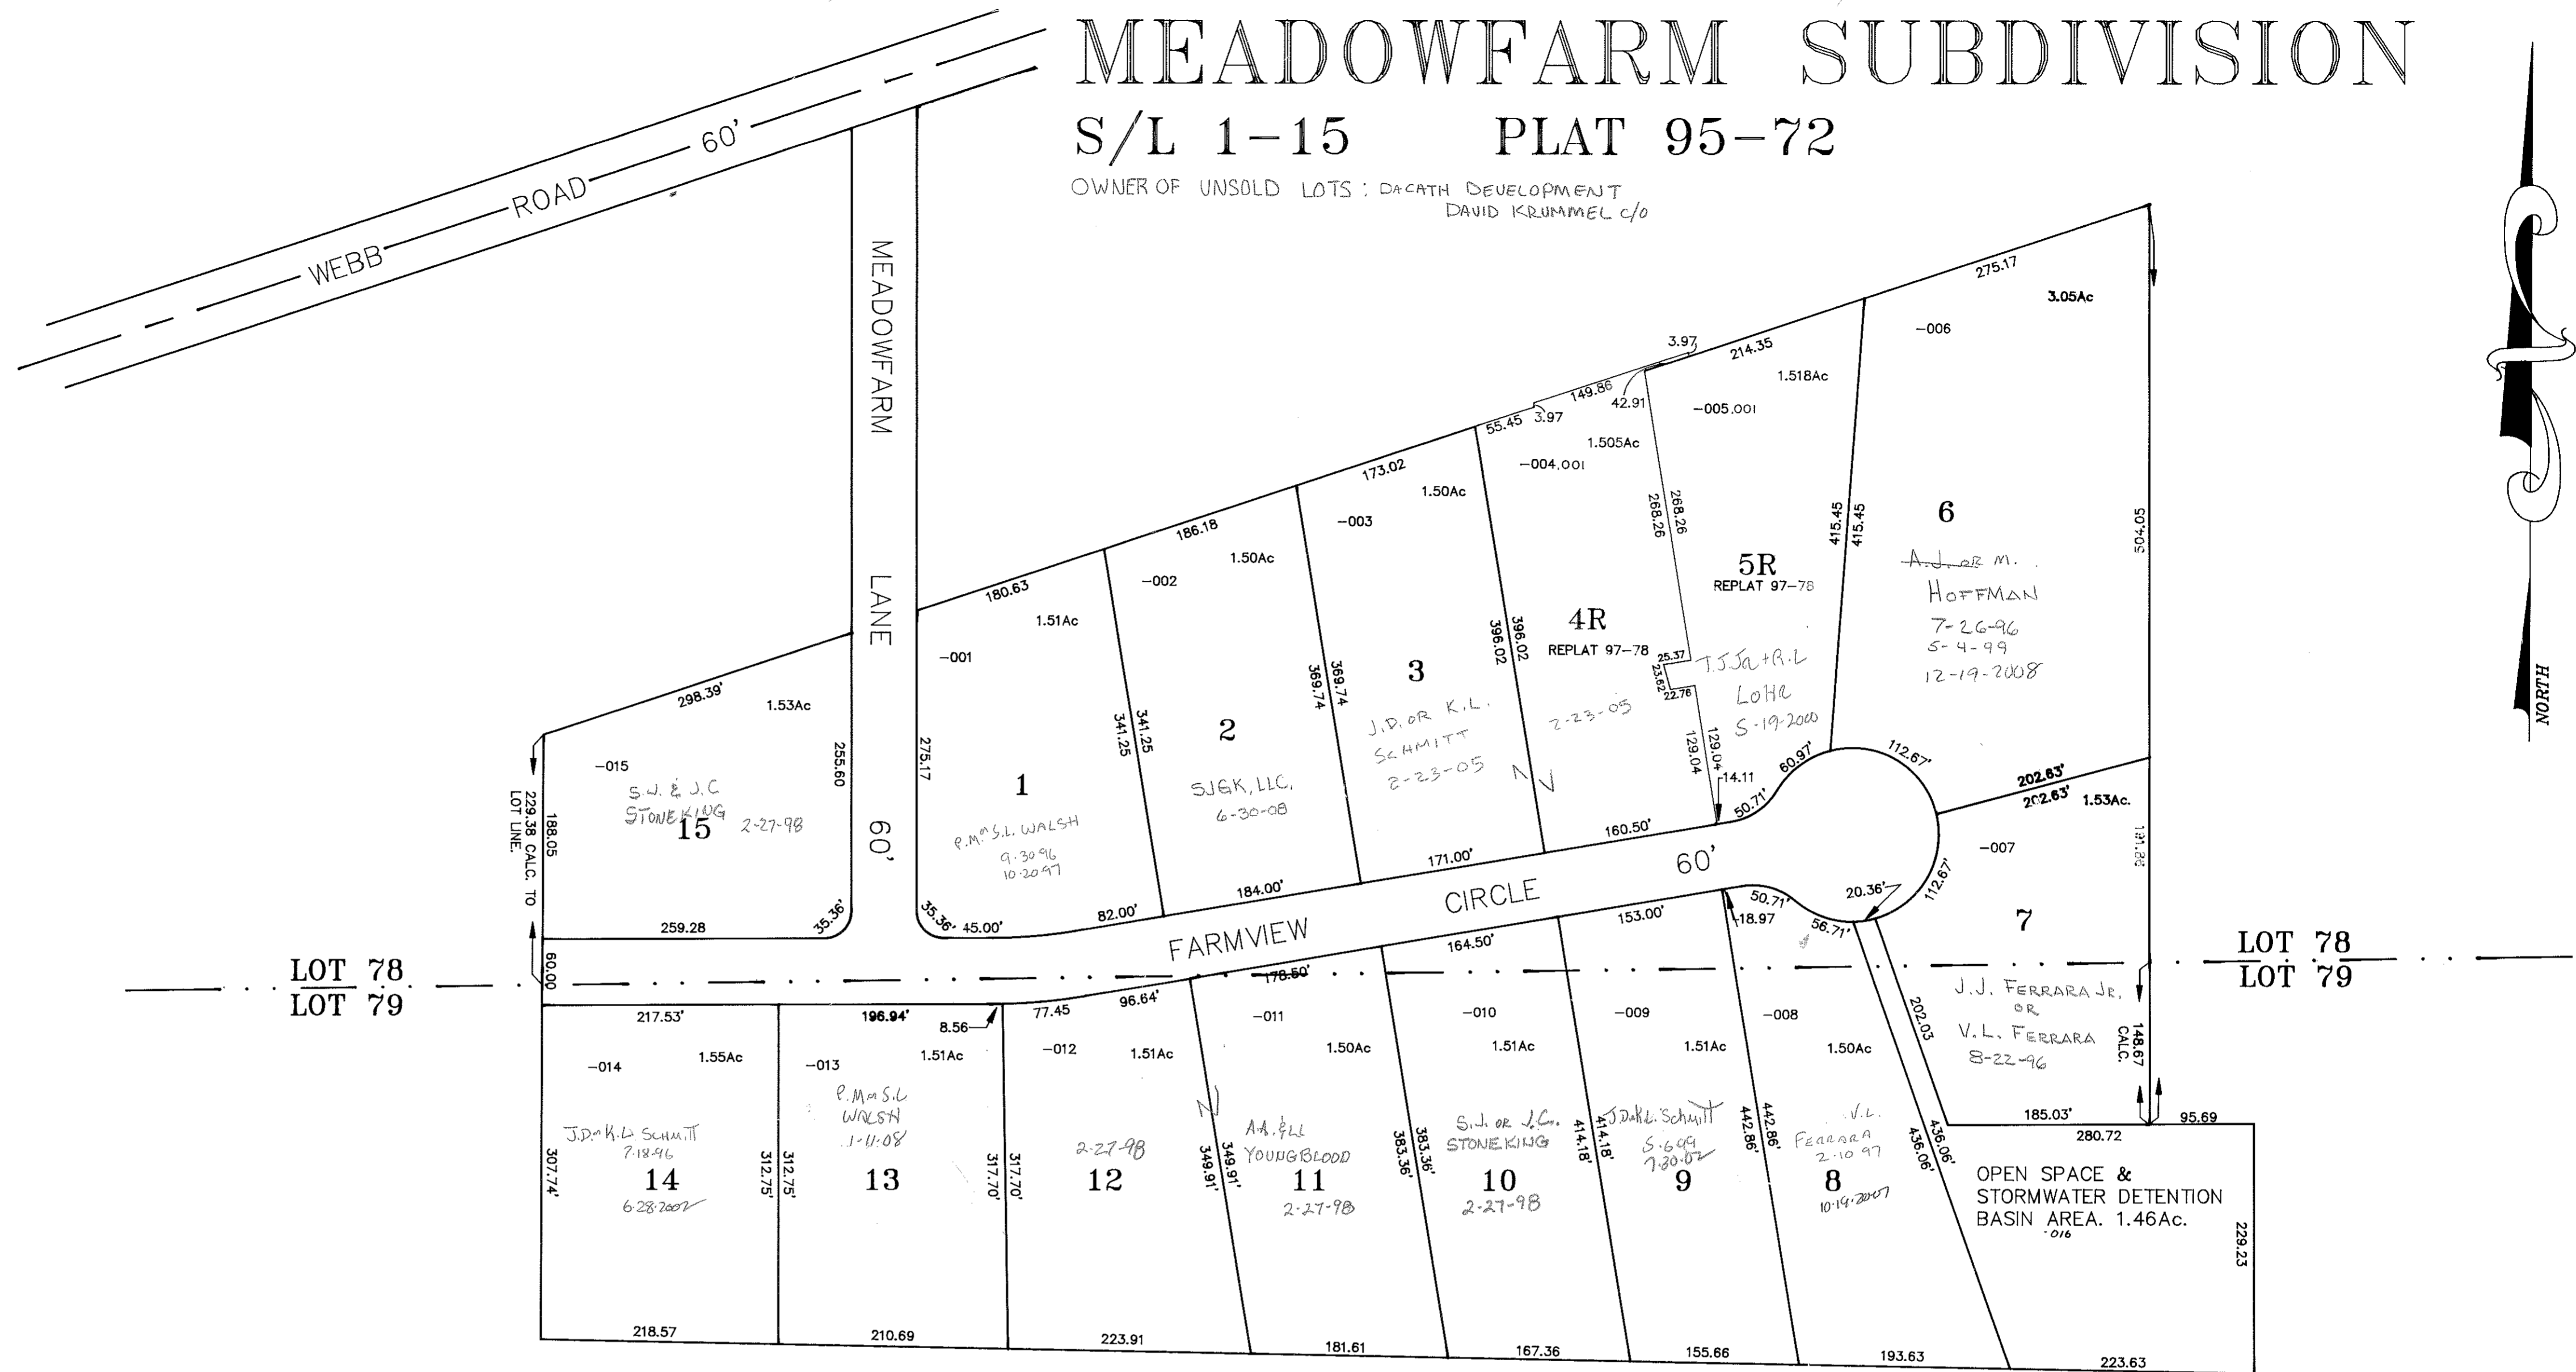

MEADOWFARM SUBDIVISION

S/L 1-15 PLAT 95-72

OWNER OF UNSOLD LOTS: DACATH DEVELOPMENT
DAVID KRUMMEL c/o

LOT 78
LOT 79

LOT 78
LOT 79

GRAPHIC SCALE

(IN FEET)
1 inch = 100 ft.

33-077-20-00-000.000
SHALERSVILLE TWP.

77-B

77-B