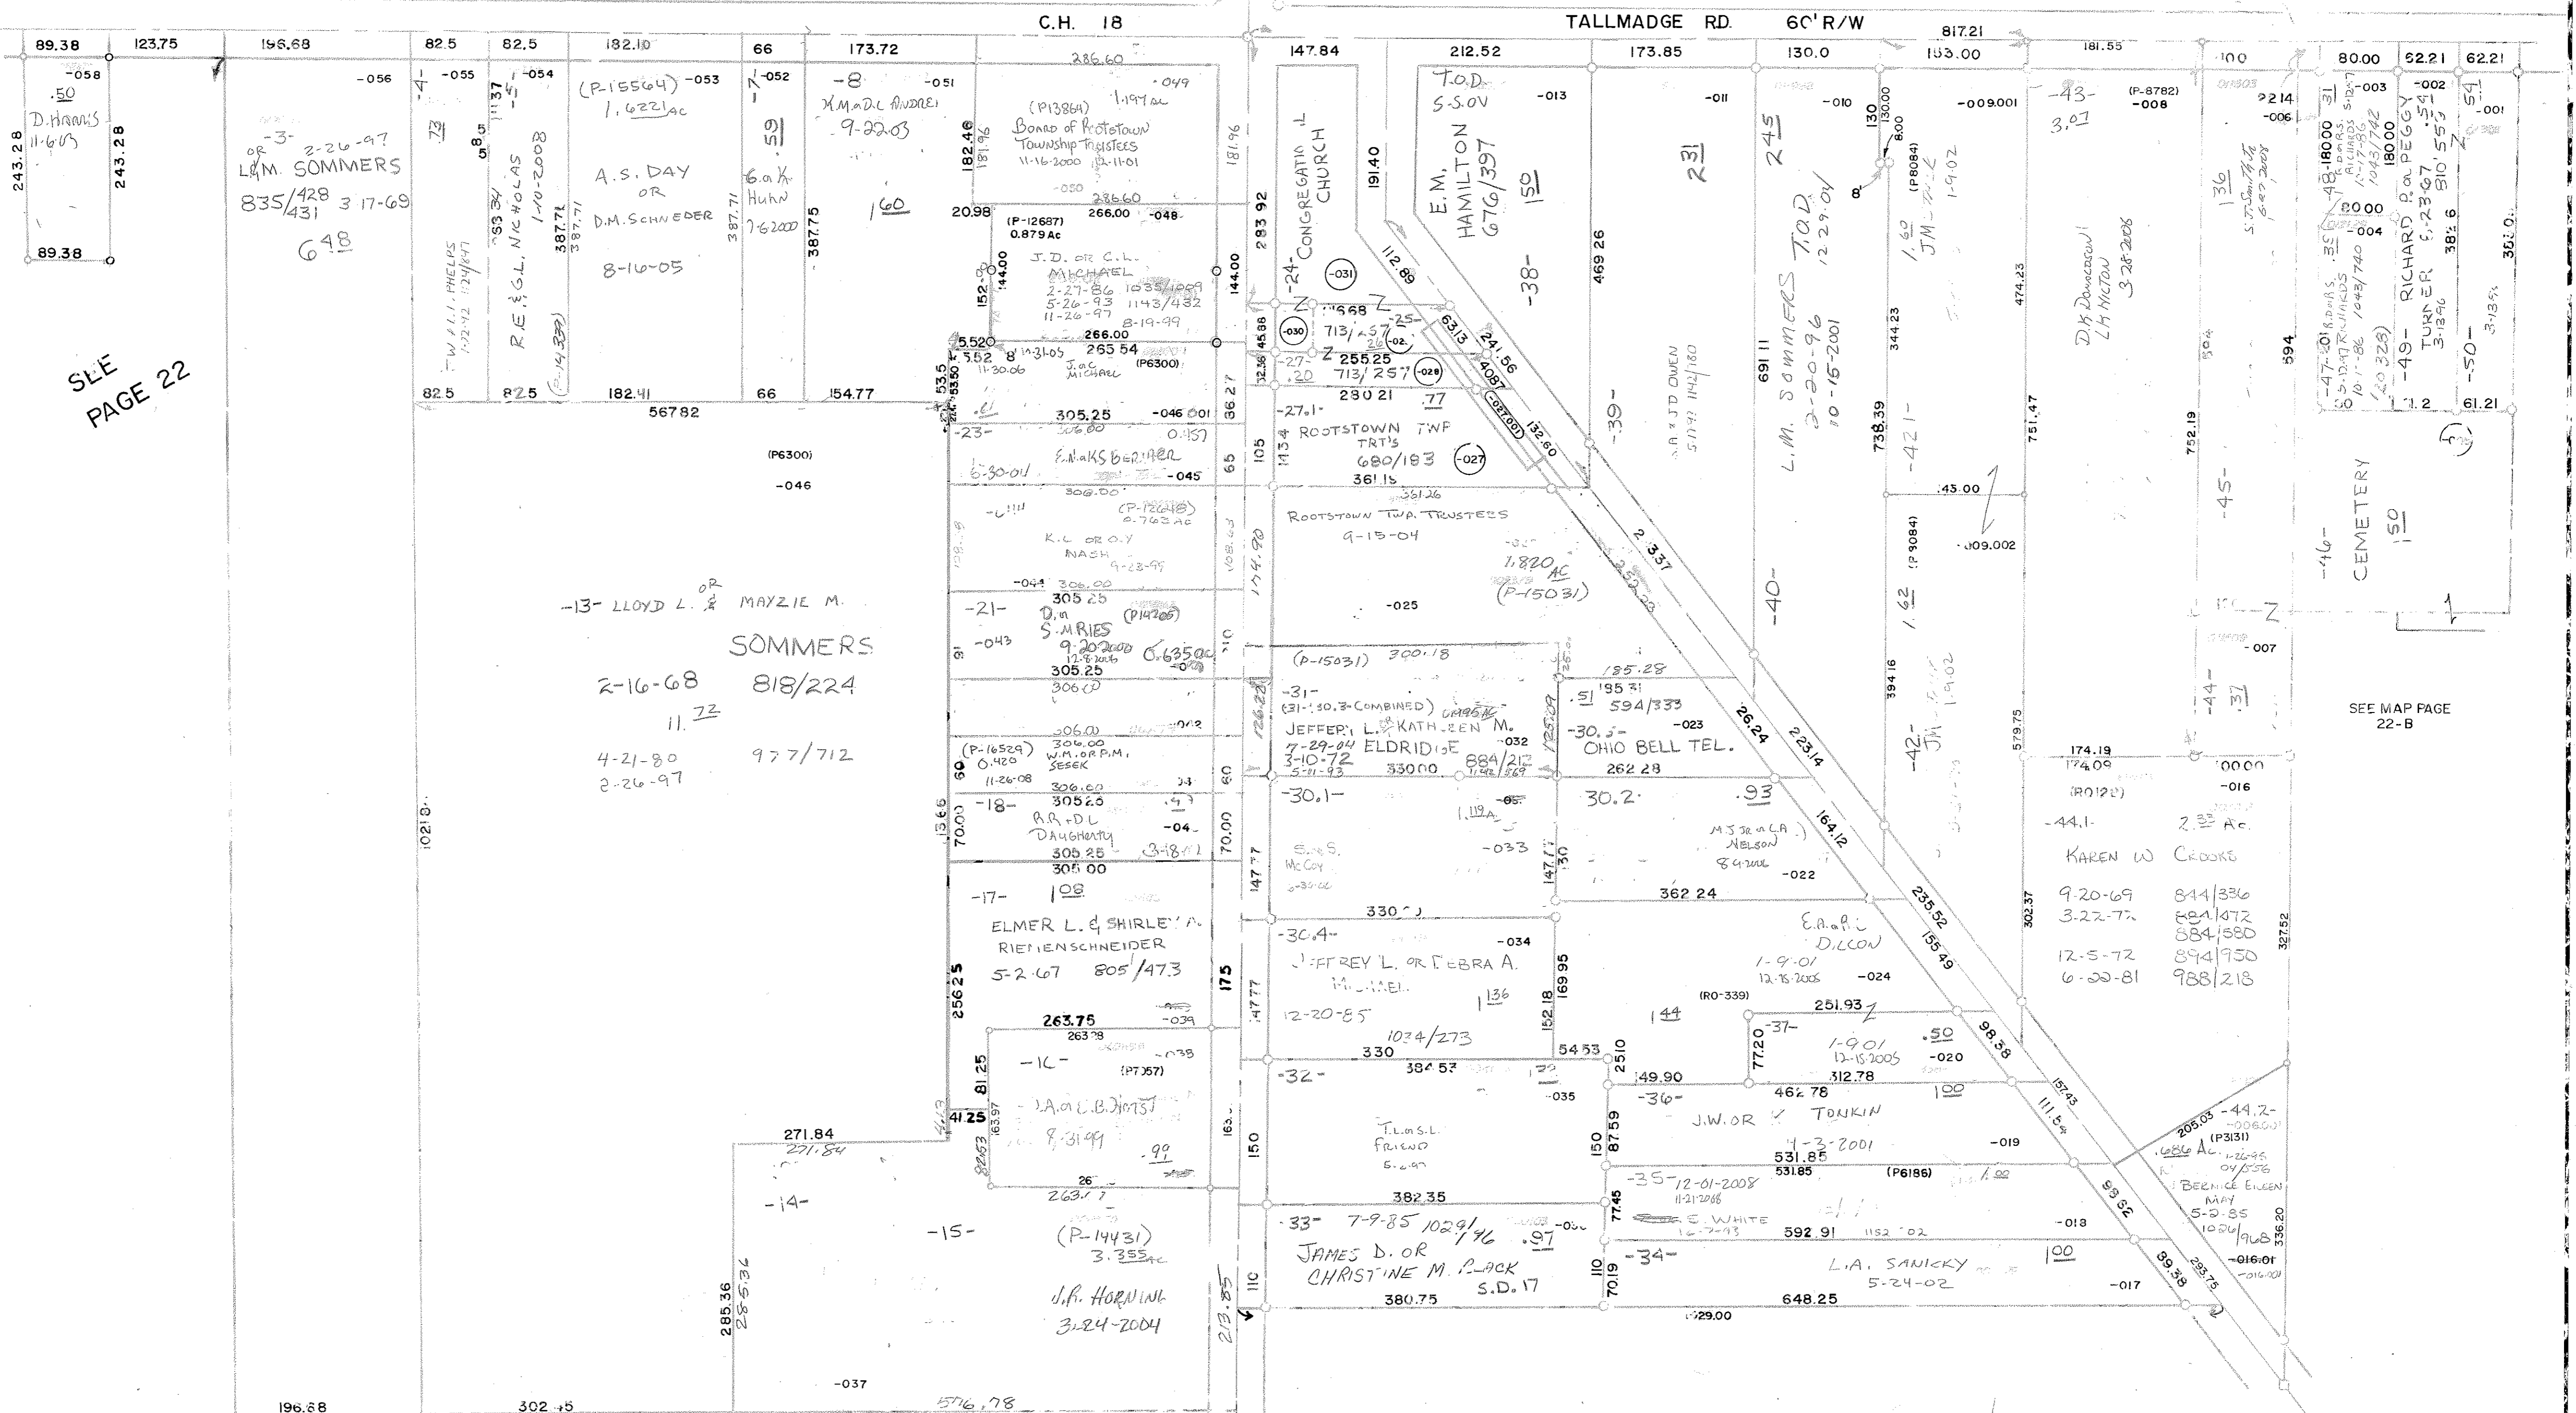

SR 44  
PAINESVILLE - LOUISVILLE RD  
65' R/W

-28.1- WARD W. & HELEN P. DAVIS 7-8-58 680/301 .06

CH 107  
COOK RD.  
60' R/W

110171

SLE  
PAGE 22

SEE MAP PAGE  
22-B

SR 44  
PAINESVILLE - LOUISVILLE RD  
65' R/W

CH 107  
COOK RD.  
60' R/W