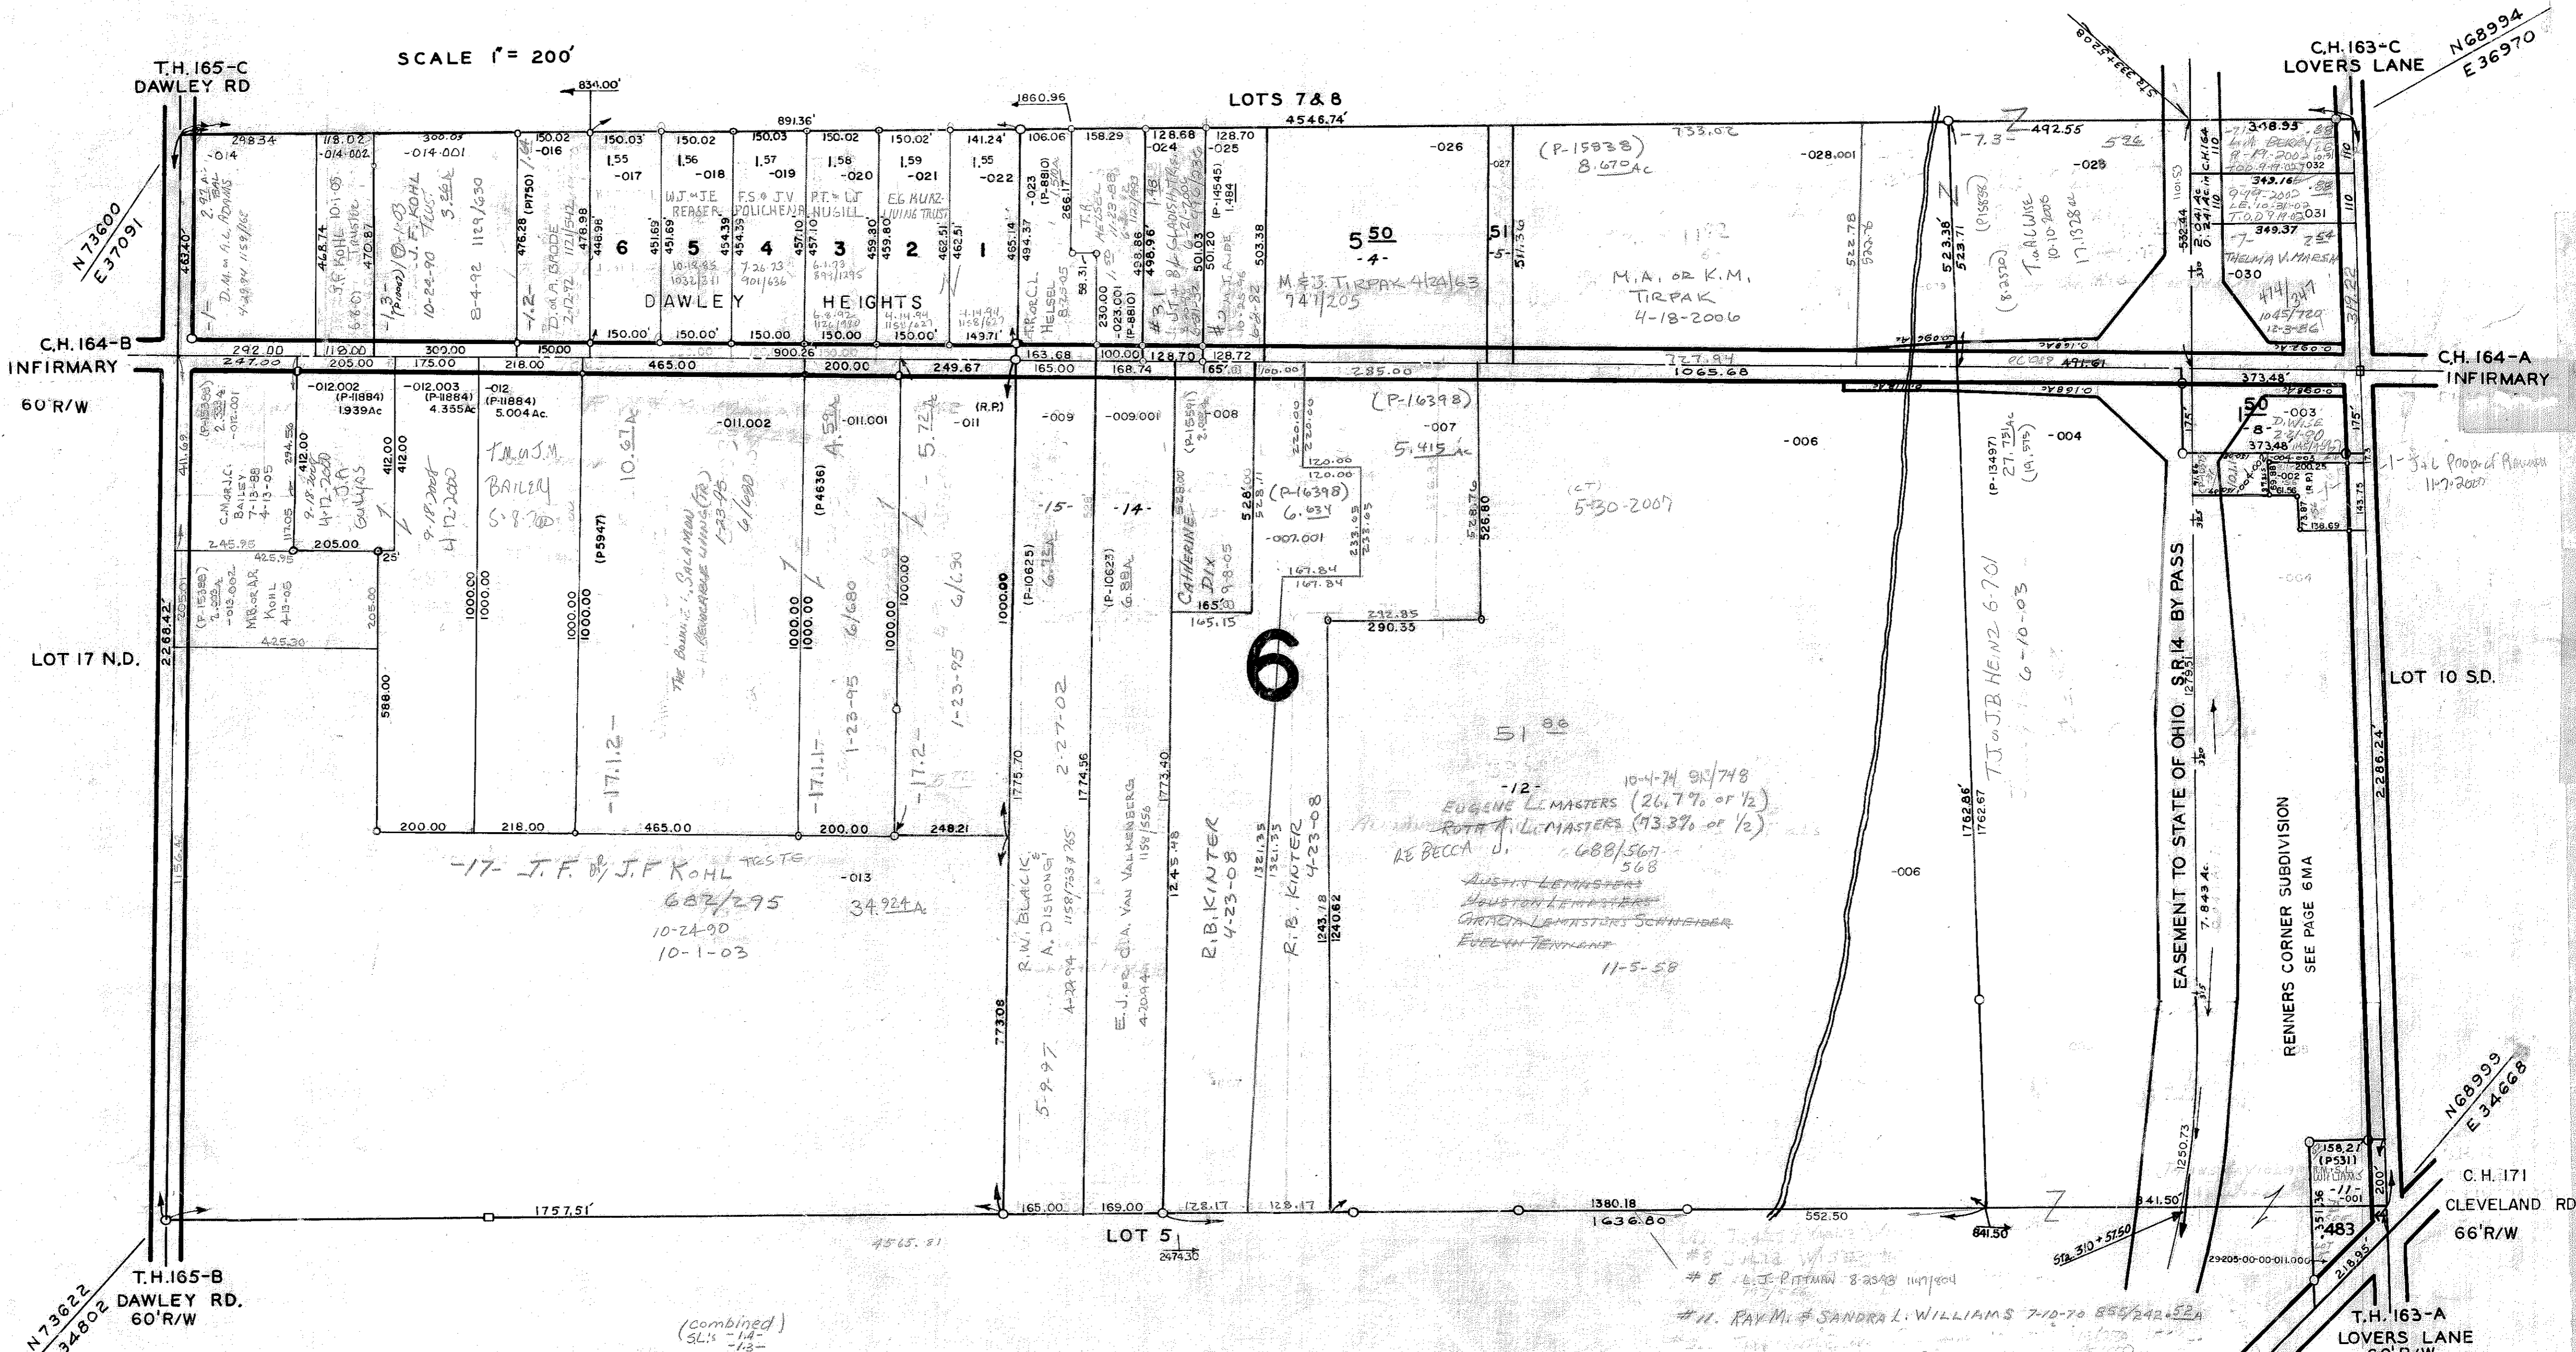

SCALE 1" = 200'

NO.	DAWLEY HEIGHTS	Vol. 22 Pg. 25
1	EDWARD G. KURZ LIVING TRUST	4-11-94 1158/1267
2	EDWARD G. KURZ LIVING TRUST	4-11-94 1158/1267
3	PAUL & LOIS J. HUGILL 6/1/73	8/9/1295
4	FRANK S. & JANE V. POLICHENA 7/26/73	9/1/636
5	WILLIAM J. & JAYNE E. REASER	10-18-05 1032/1304
6	W.I. OR D.S. CAIN	16-11-2001