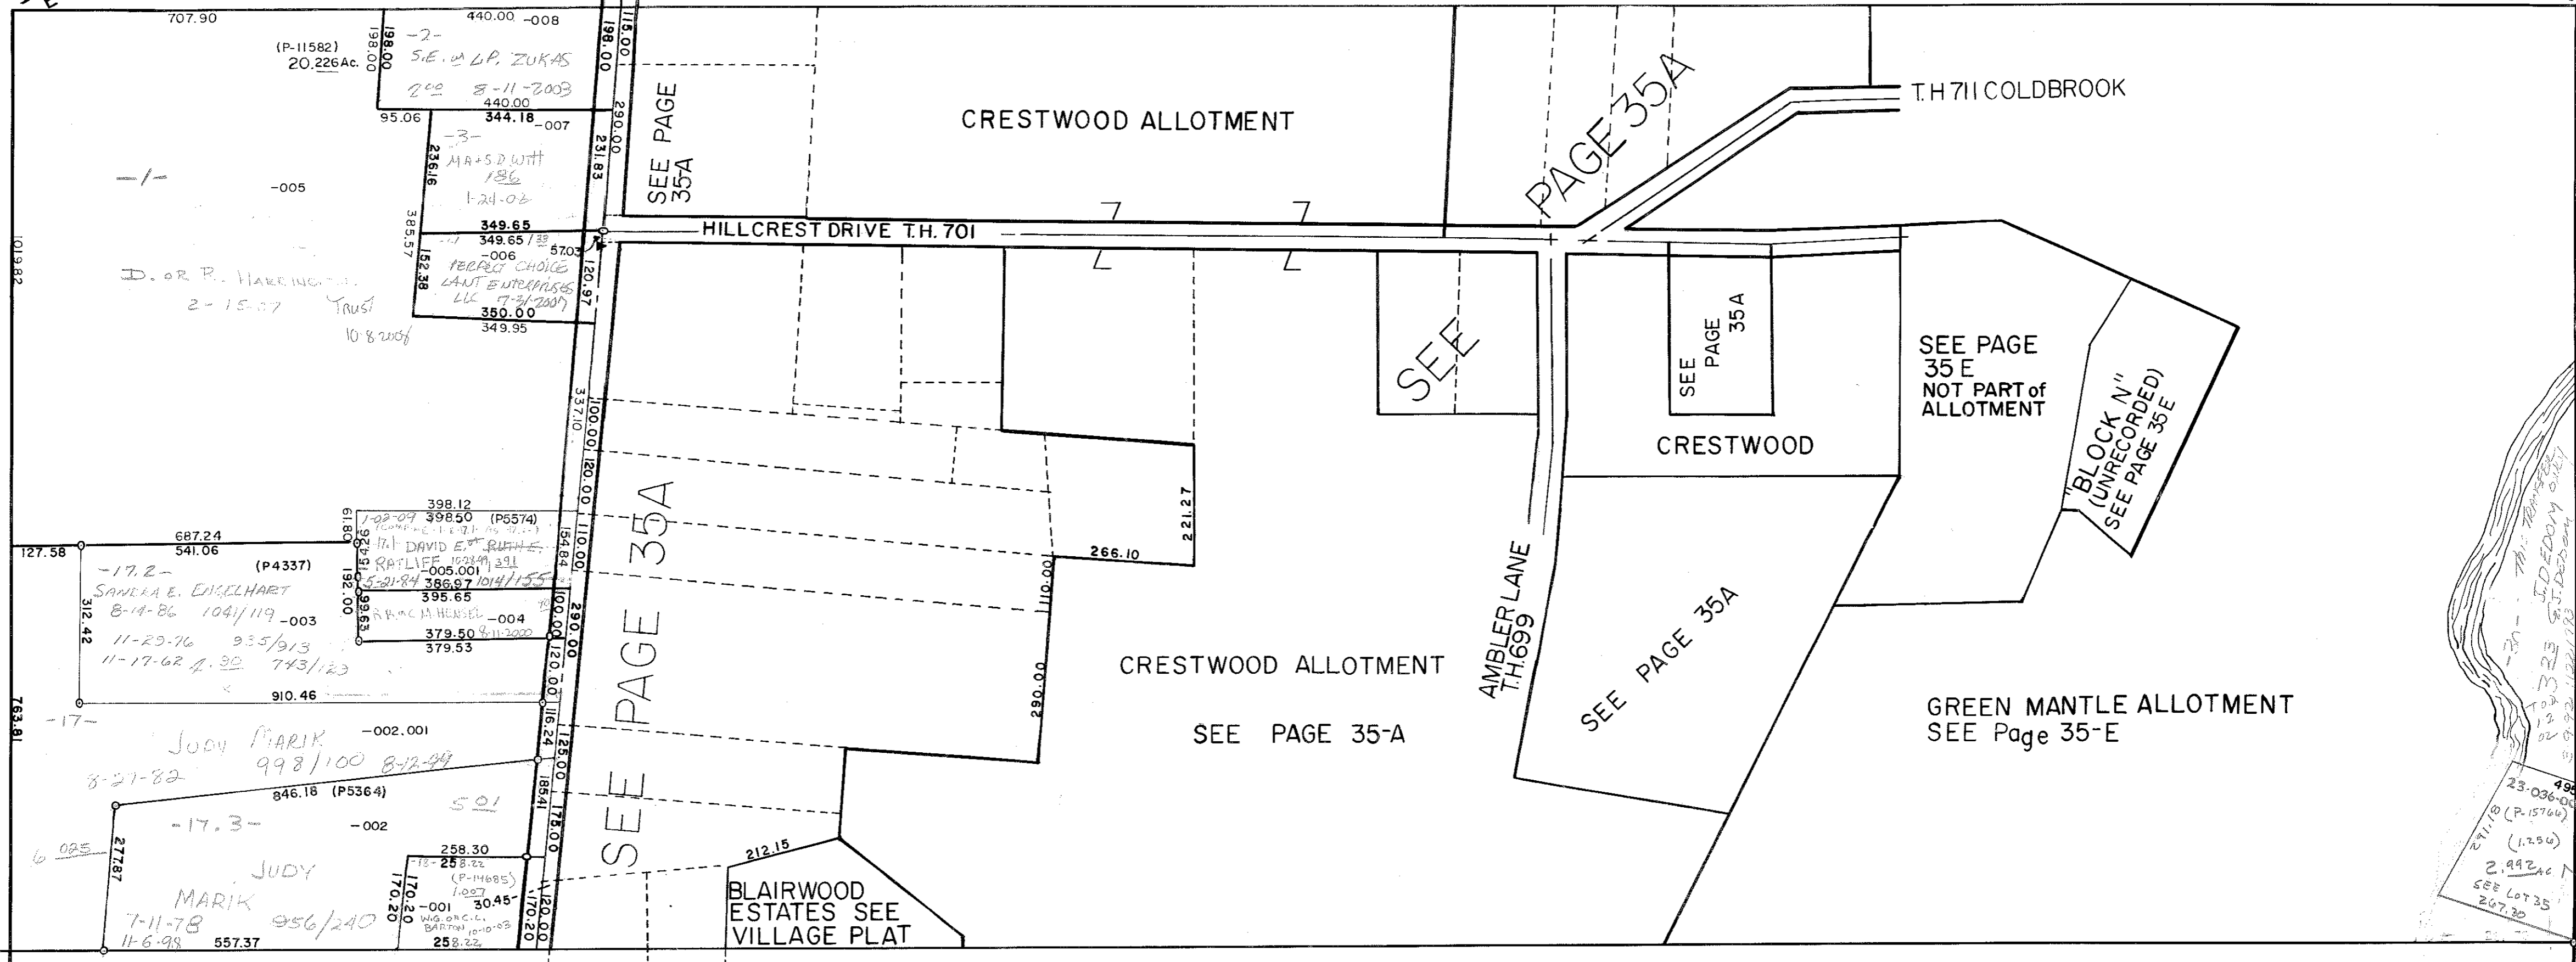

N11346
E45834

N11305
E50667

LOT 29
4821.96

S.R.44
PAINESVILLE
RAVENNA RD.

LOT 34

LOT 36

MANTUA VILLAGE

LOT 41 MANTUA VILLAGE

N107416
E45776

N107356
E50603

MANTUA TWP
SCALE 1"=200'
23-035-00-00-000.000

35