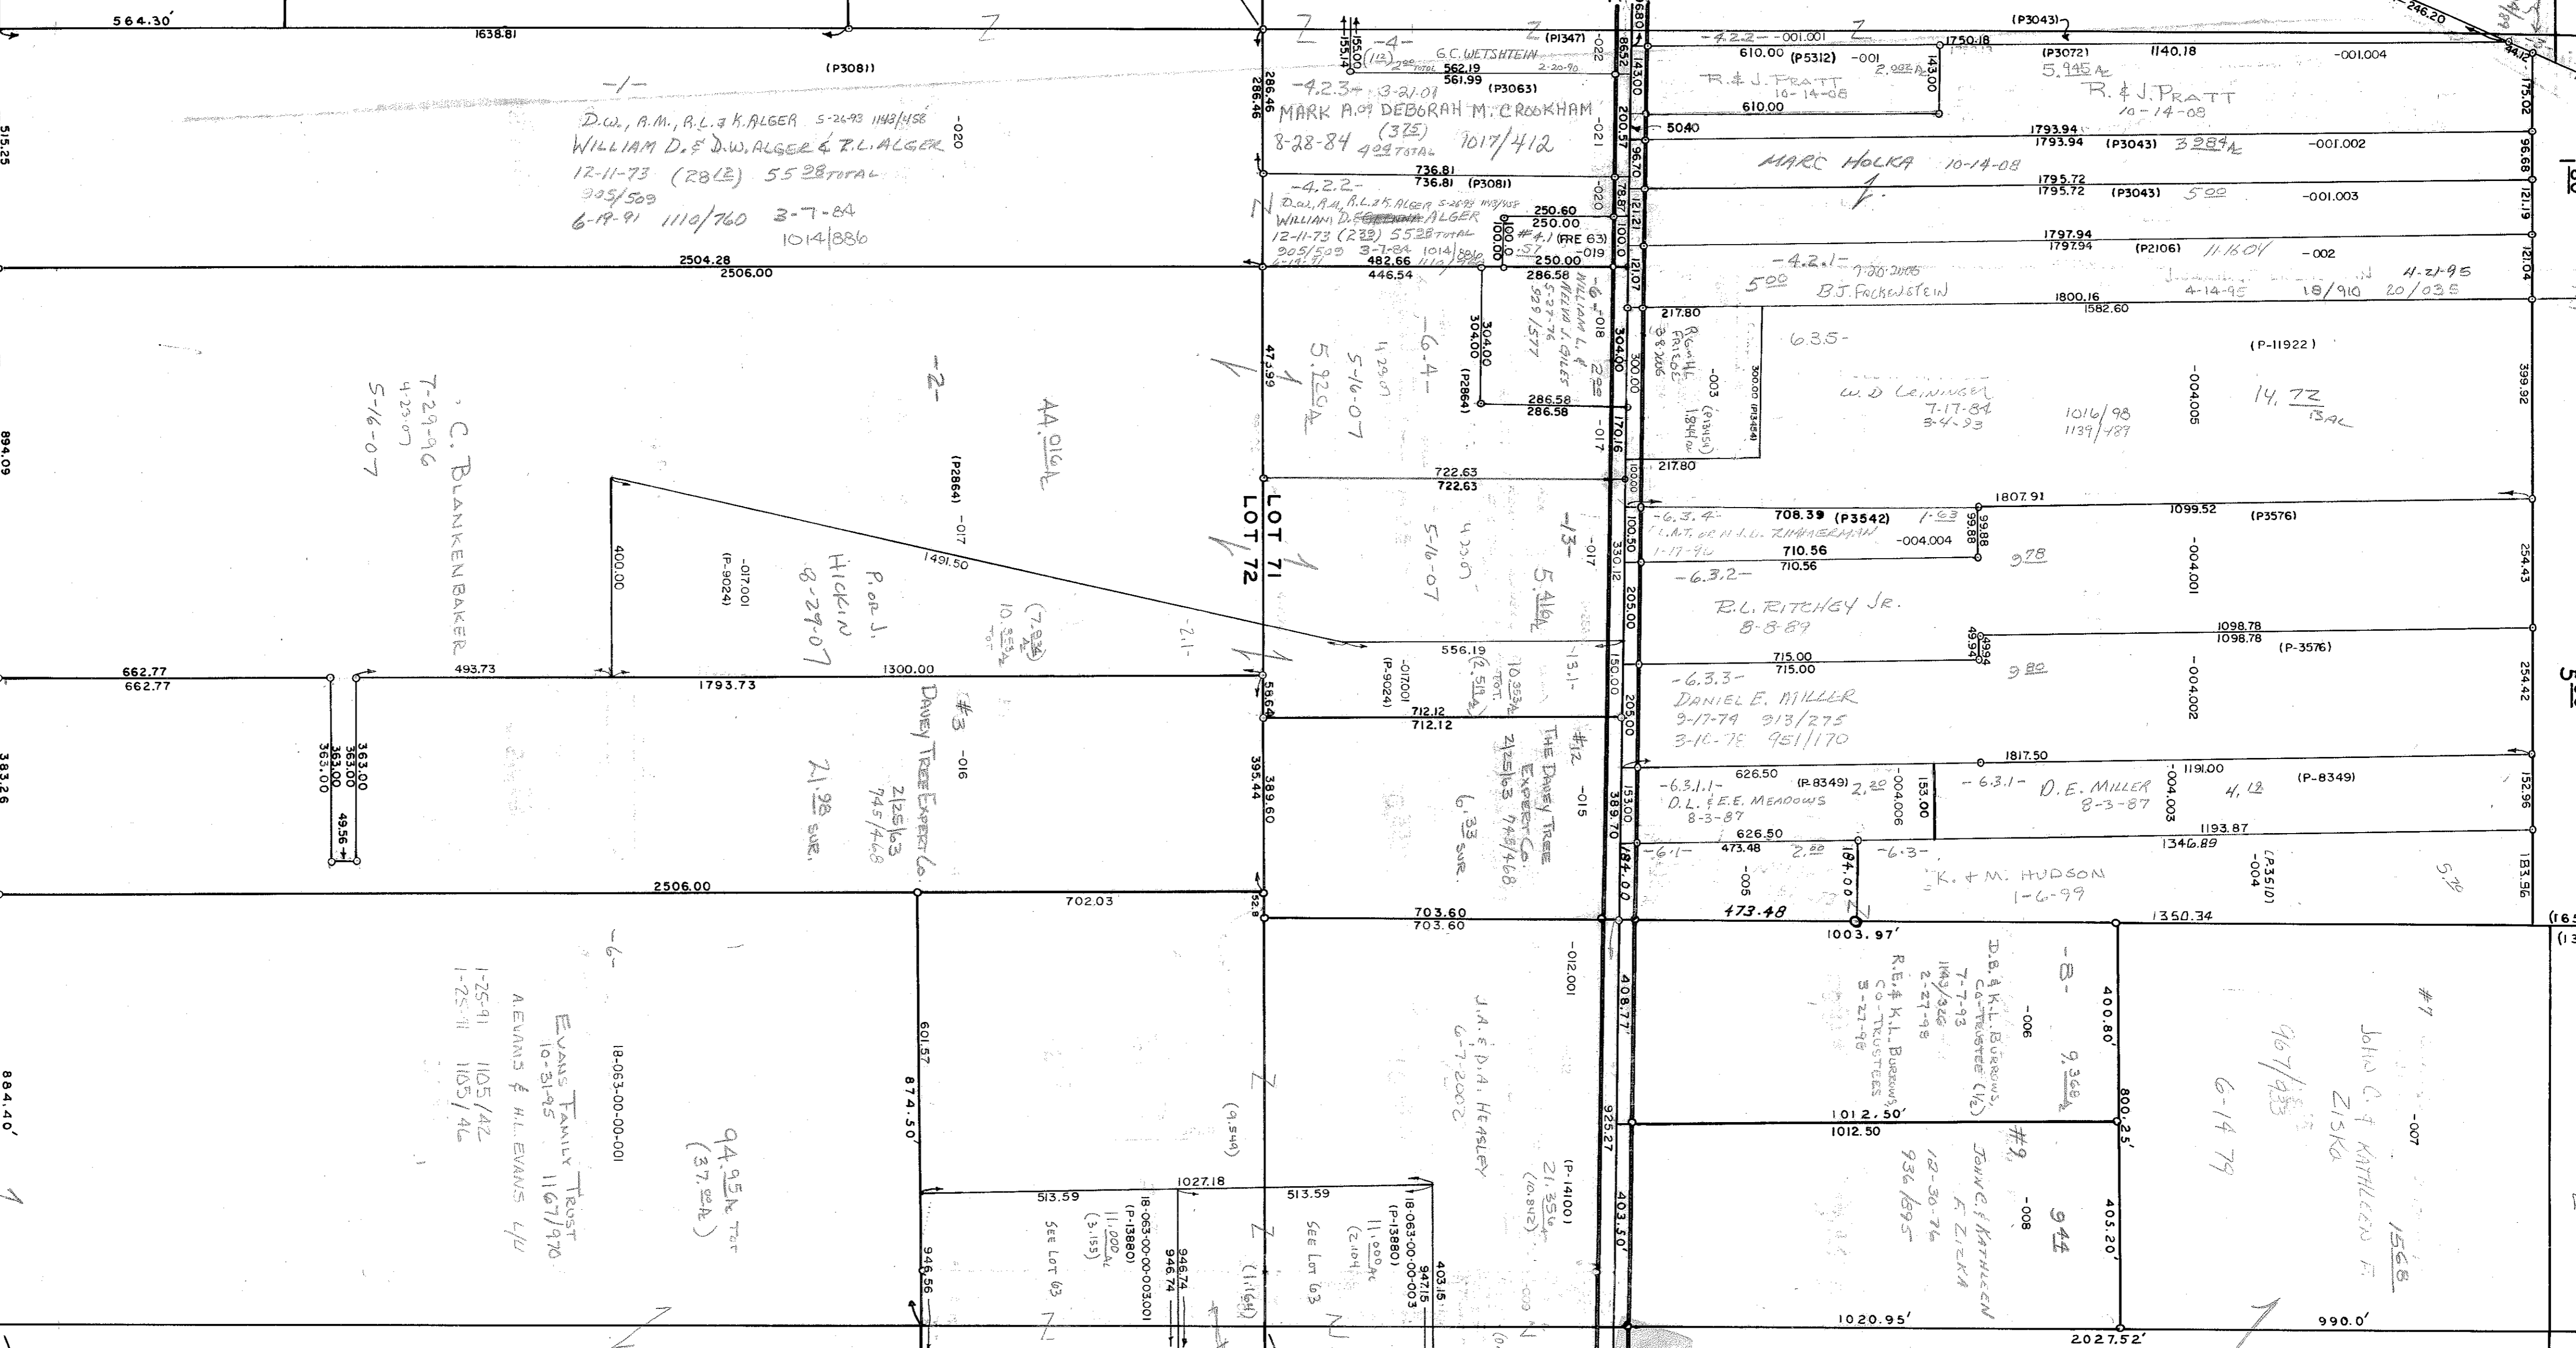

N 87389
E 60862

LOT 80

N 89395
E 60816

LOT 79

N 92585
E 60752

SR 303
HUDSON-BRACEVILLE
SH. 648
66' R/W

S.R. 303
HUDSON-BRACEVILLE
SH. 648
66' R/W

LOT 70

500

N 92606
E 63310

LOT 73

N 87389
E 63421

LOT 64

LOT 63

18-071-00-00-000,000
FREEDOM TWP. 71&72
SCALE 1"=200'