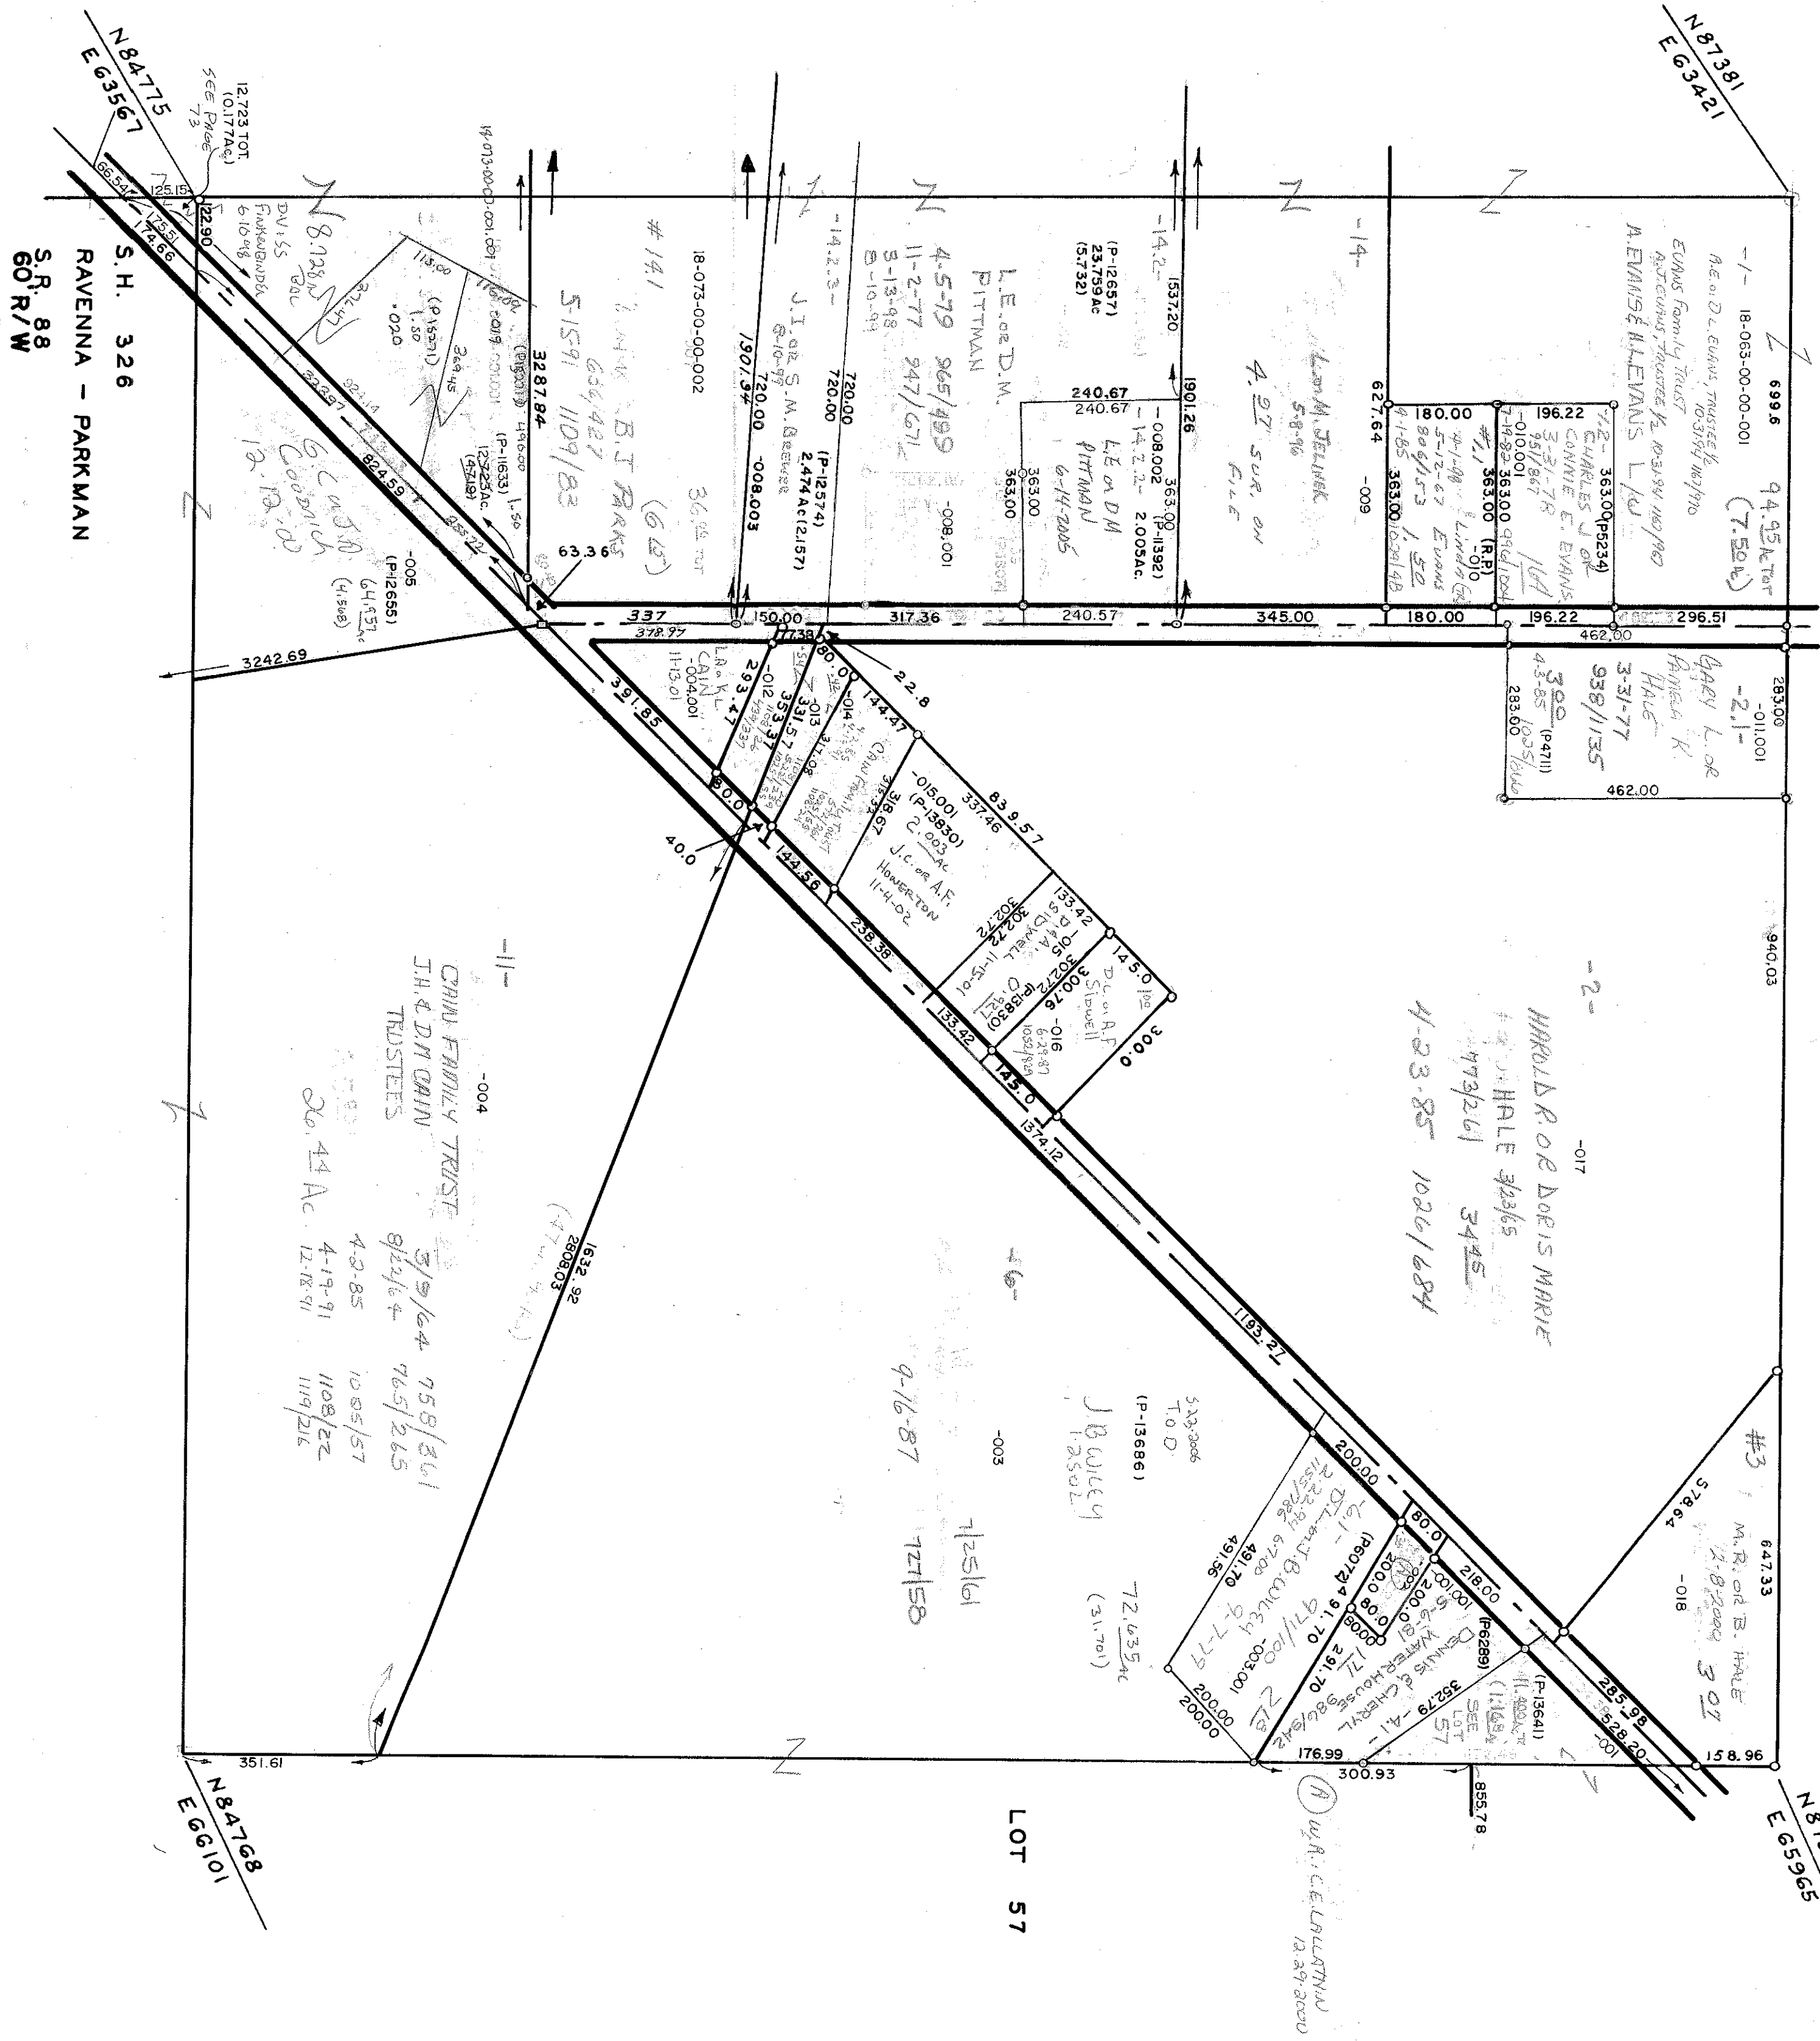

LOT 64

60' R/W
C.H. 223 A
ASBURY

LOT 66

LOT 73

LOT 57

18-065-00-00-000-000
FREEDOM TWP.
SCALE 1" = 200'
65