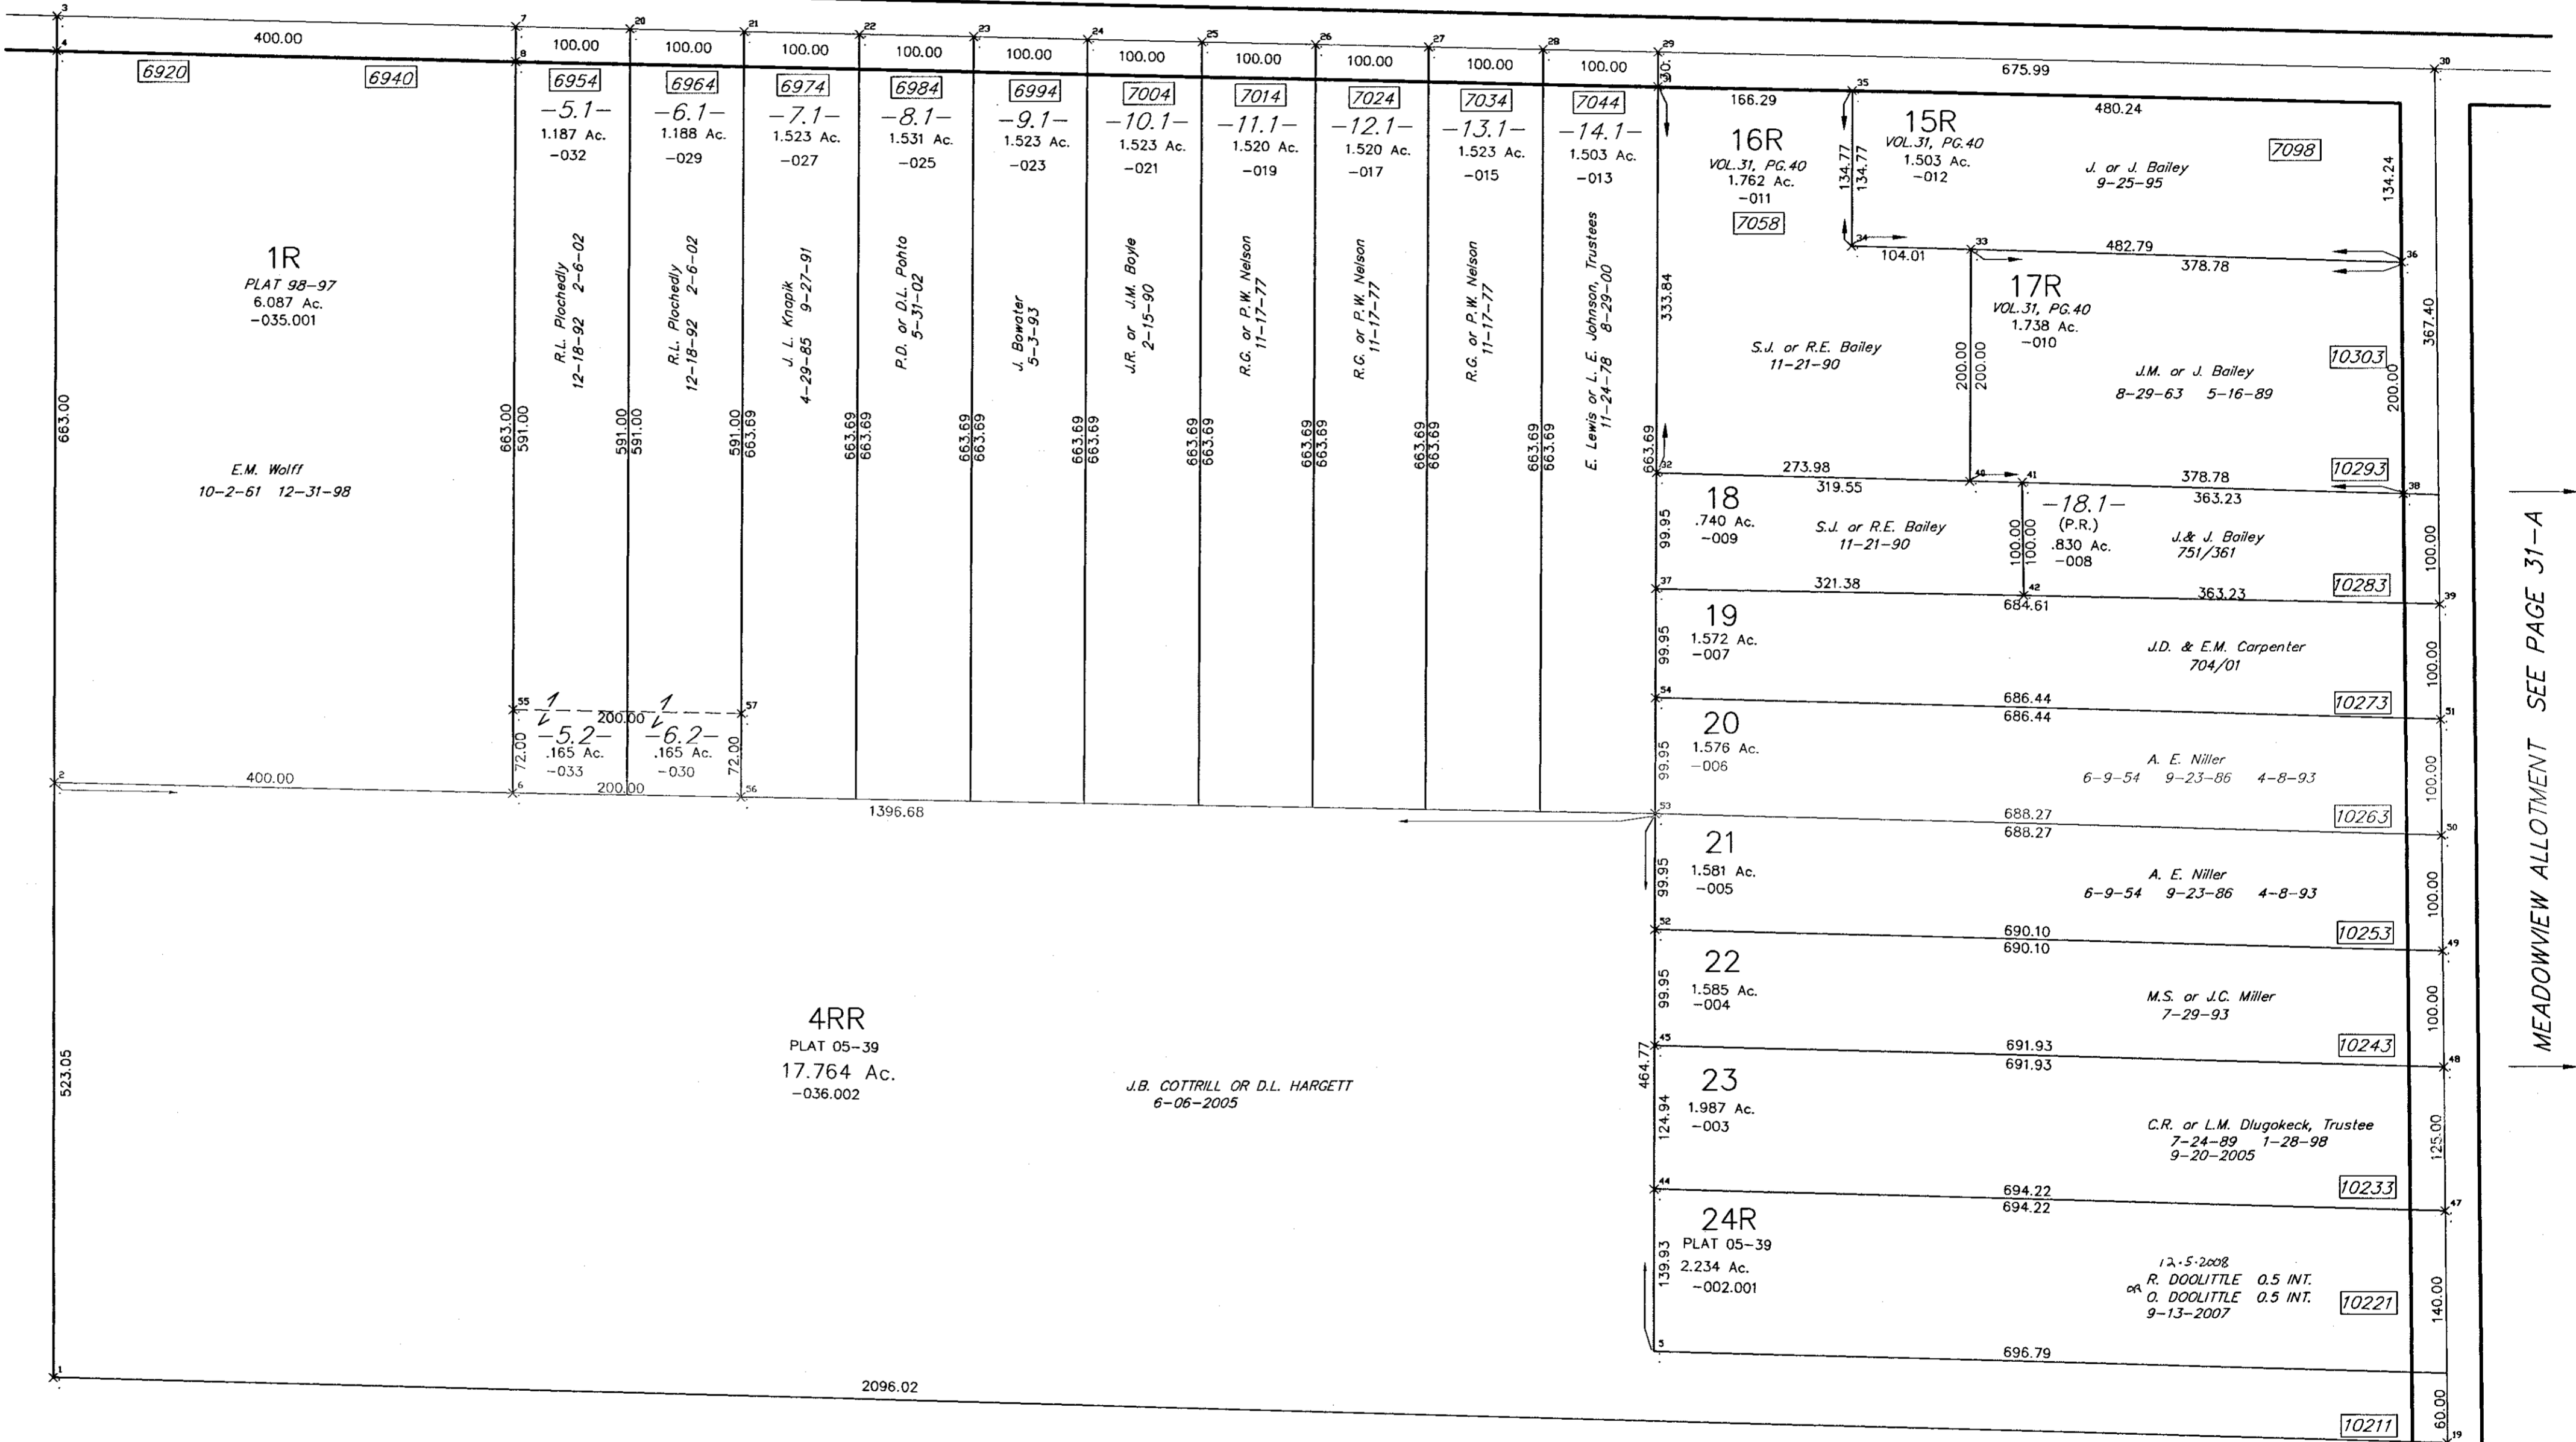

MEADOWVIEW ALLOTMENT

VOLUME 7, PAGE 7

HIRAM TOWNSHIP

C.H.224-C
60'R/W
HANKEE
ROAD

MEADOWVIEW ALLOTMENT SEE PAGE 31-A

C.H. 225-E
NICHOLS
ROAD
60'R/W

GRAPHIC SCALE

(IN FEET)
1 inch = 100 ft.

NOTE: House numbers indicated by slanted figures.

18-041-10-00-000.000
FREEDOM TWP.