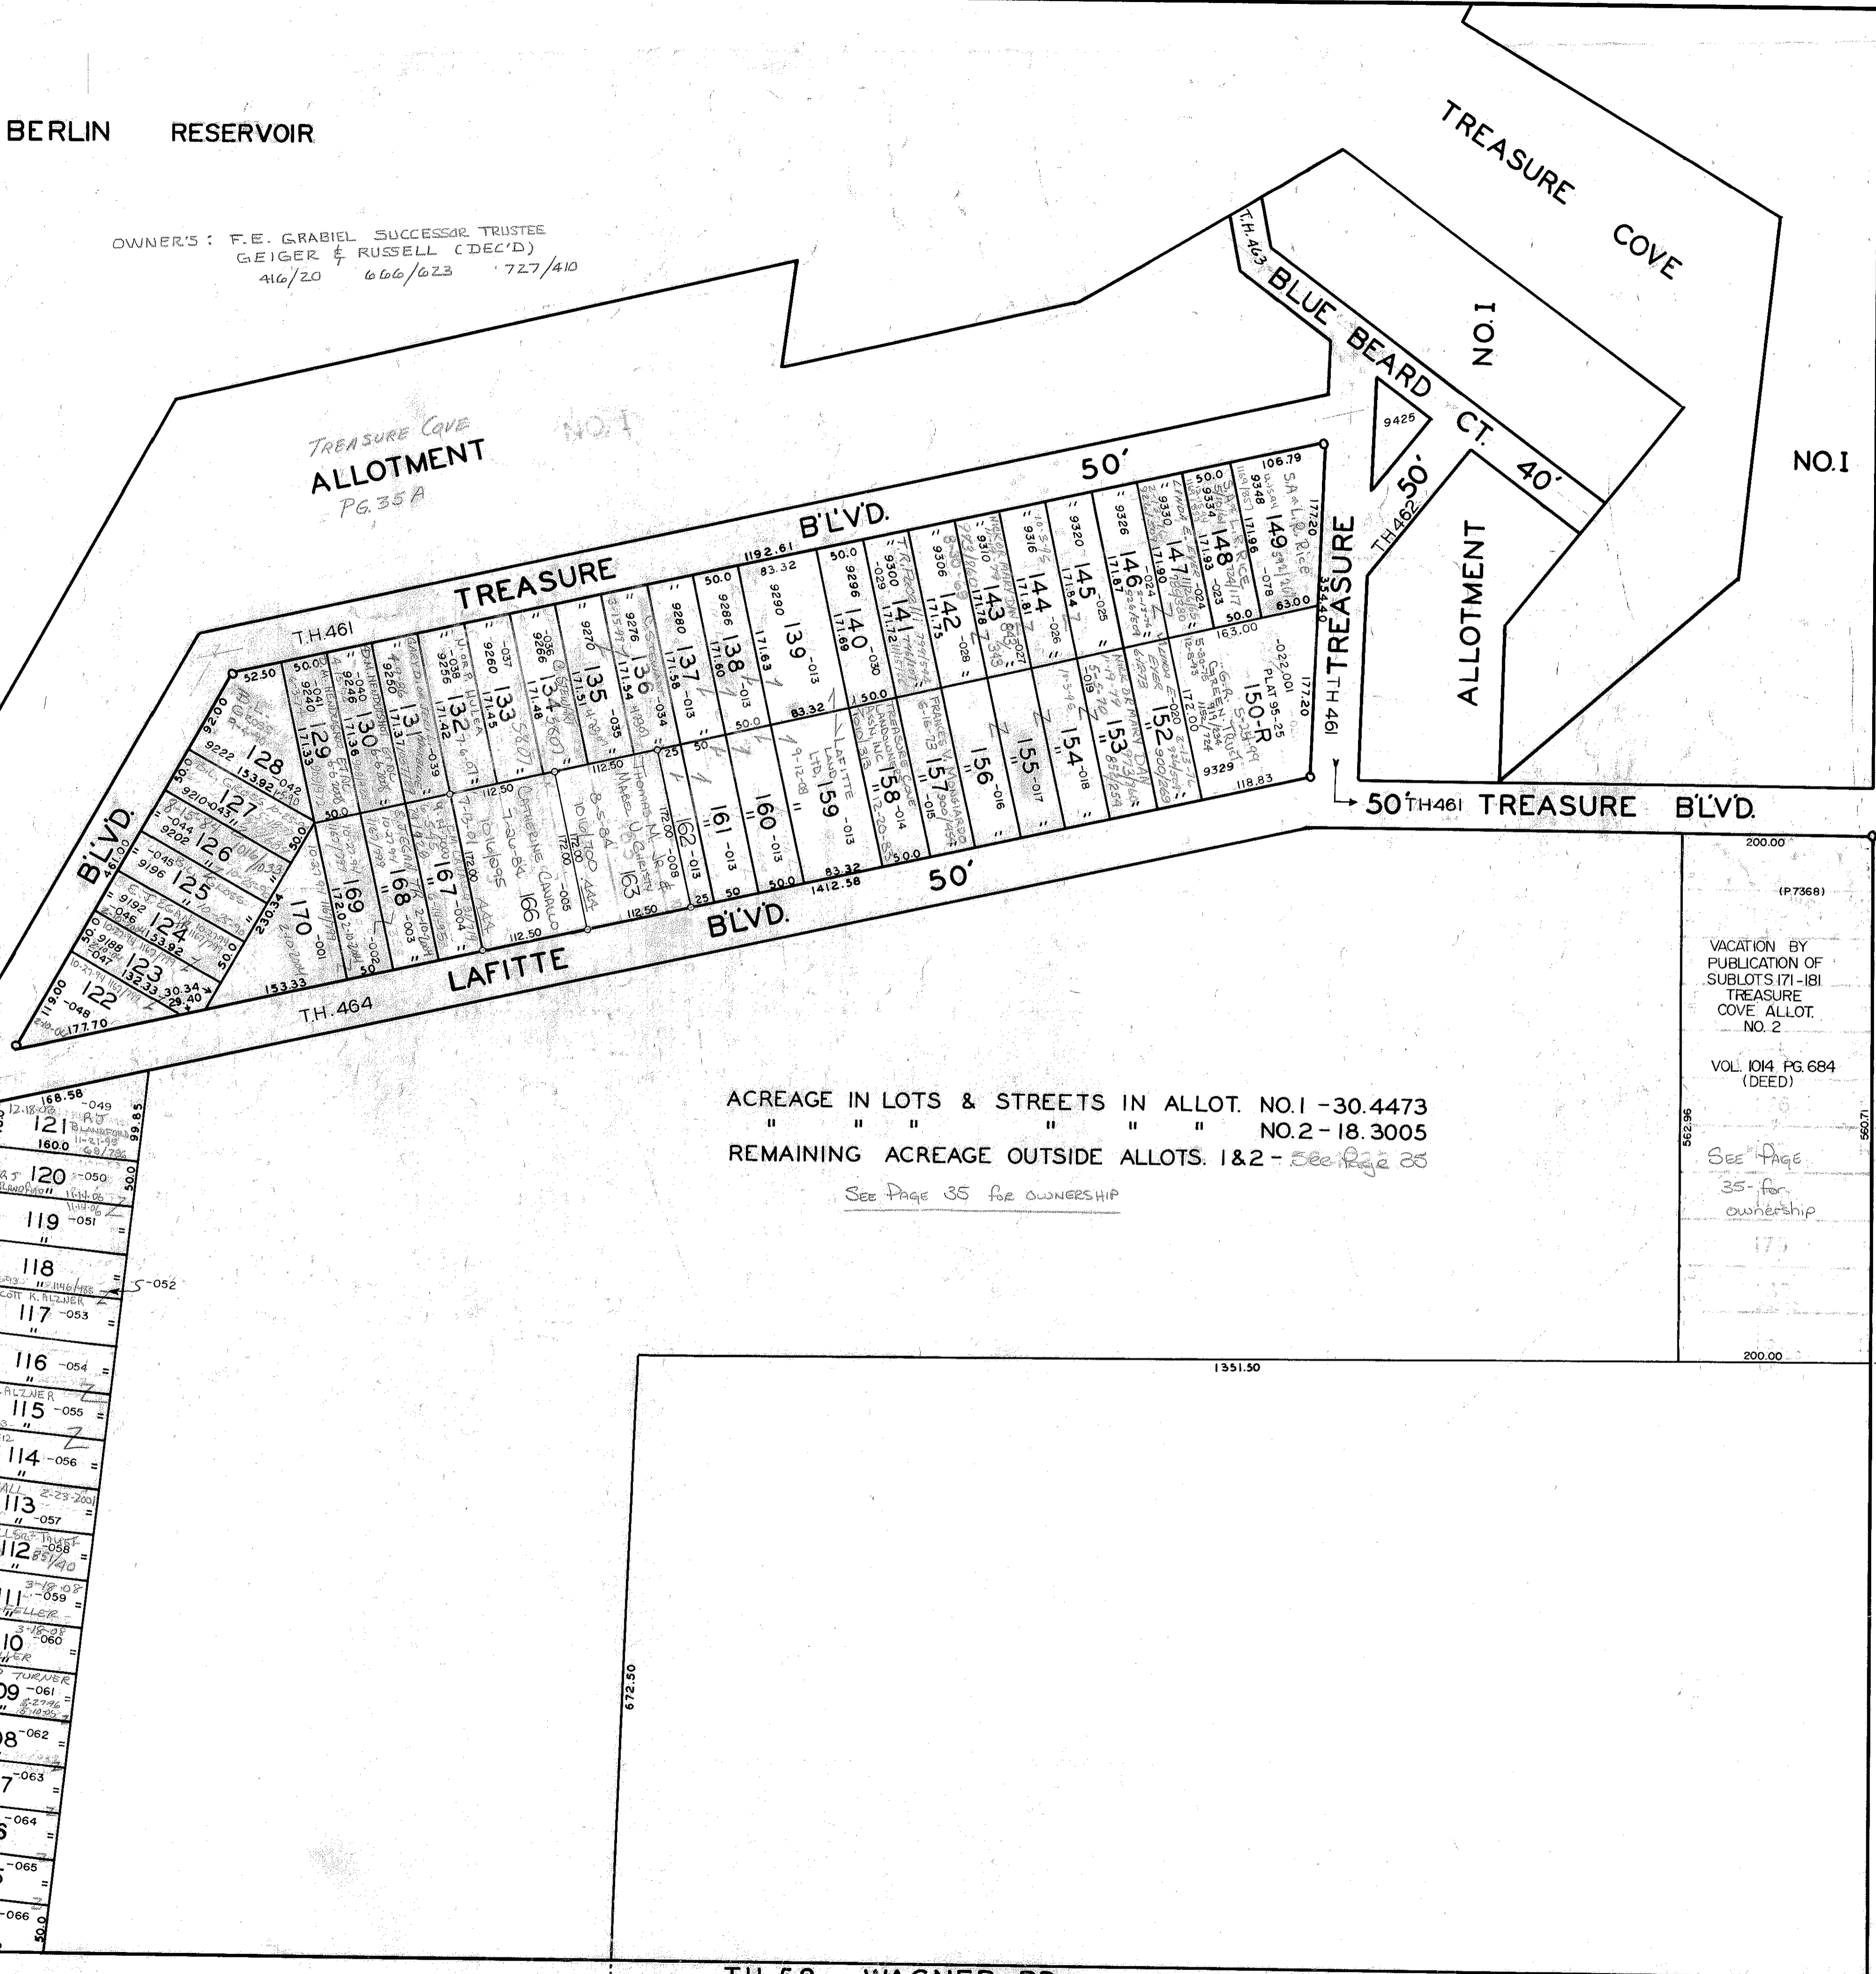

BERLIN RESERVOIR

OWNER'S : F.E. GRABIEL SUCCESSOR TRUSTEE  
 GEIGER & RUSSELL (DEC'D)  
 416/20 666/23 727/410

ACREAGE IN LOTS & STREETS IN ALLOT. NO.1 - 30.4473  
 " " " " " " NO.2 - 18.3005  
 REMAINING ACREAGE OUTSIDE ALLOTS. 1&2 - See Page 35  
 See Page 35 for OWNERSHIP

200.00  
 (P7368)  
 VACATION BY  
 PUBLICATION OF  
 SUBLOT'S 171-181  
 TREASURE  
 COVE ALLOT.  
 NO. 2  
 VOL. 1014 PG. 684  
 (DEED)  
 562.95  
 See Page  
 35 for  
 ownership  
 175  
 200.00

T.H. 59 BANDY ROAD